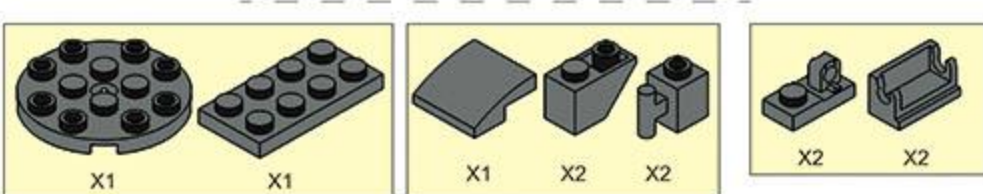

COLOUR 

WARNING:
CHOKING HAZARD - Small parts.
Not for children under 3 years.