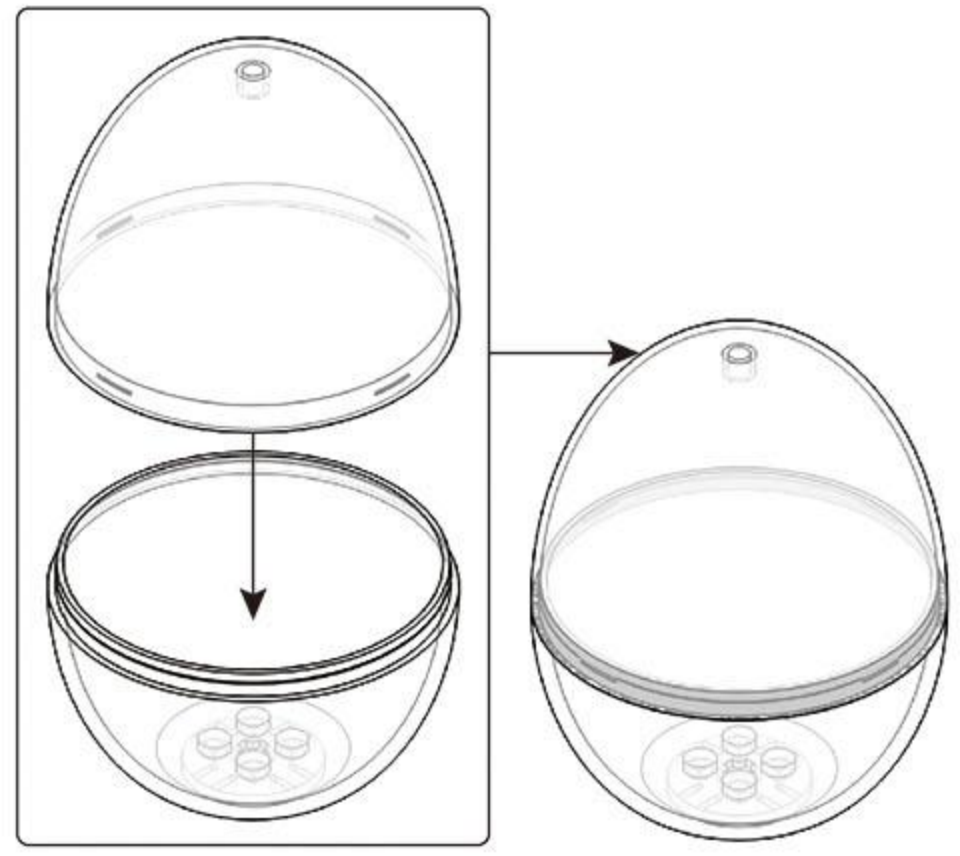

8

10

M38-B1238-09  
神秘龙

正版授权 →

© Nailong Lic. by Seventh Impression

**WARNING:**  
CHOKING HAZARD - Small parts.  
Not for children under 3 years.

Sluban  
小鲁班

奶龙 nailong

M38-B1238-01  
月云龙

正版授权 →

© Nailong Lic. by Seventh Impression

**WARNING:**  
CHOKING HAZARD - Small parts.  
Not for children under 3 years.

**1**

X2 X1 X1 X2 X1

**1**

**2**