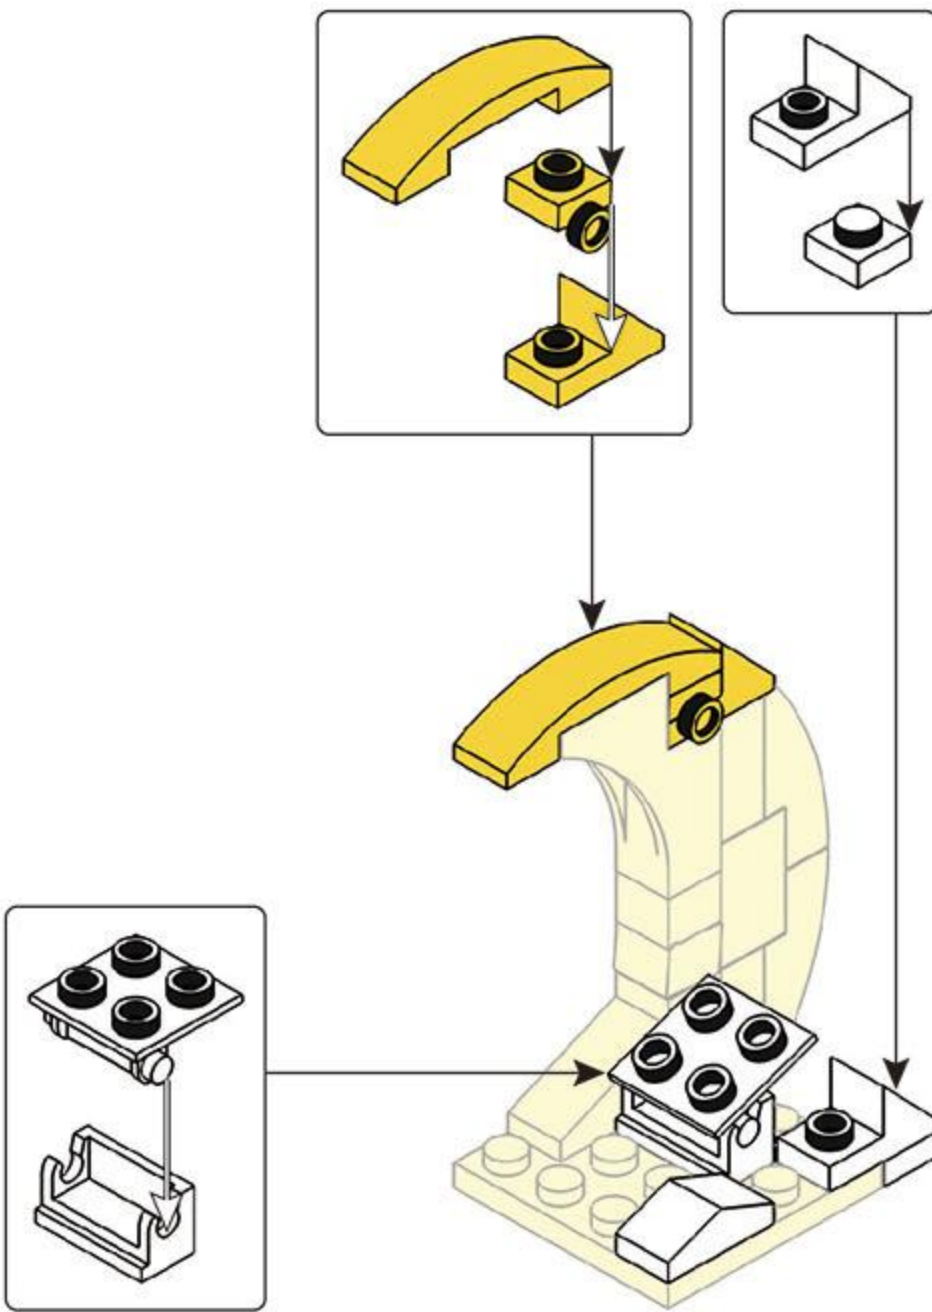

8

10

M38-B1238-09  
神秘龙

正版授权 →

© Nailong Lic. by Seventh Impression

**WARNING:**  
CHOKING HAZARD - Small parts.  
Not for children under 3 years.

Sluban  
小鲁班

奶龙 nailong

M38-B1238-01  
月云龙

正版授权 →

© Nailong Lic. by Seventh Impression

**WARNING:**  
CHOKING HAZARD - Small parts.  
Not for children under 3 years.

**1**

X2 X1 X1 X2 X1

**1**

**2**