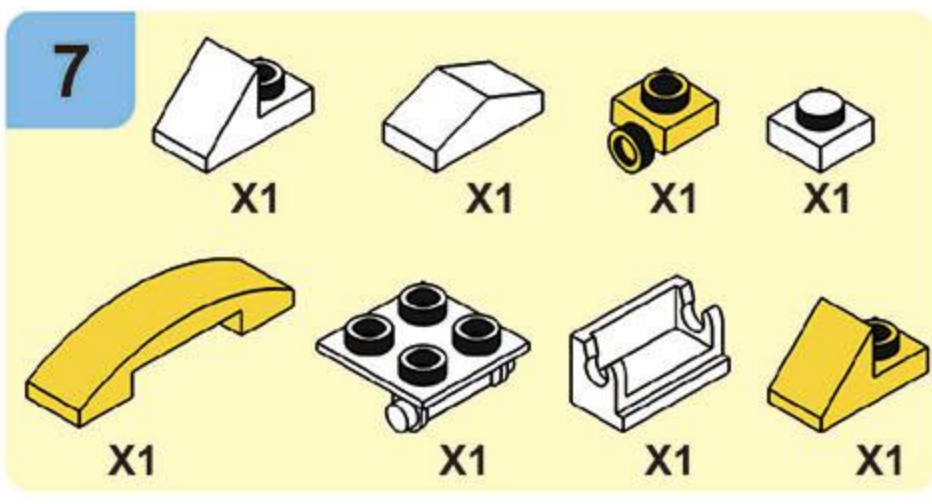

8

10

M38-B1238-09  
神秘龙

正版授权 →

© Nailong Lic. by Seventh Impression

**WARNING:**  
CHOKING HAZARD - Small parts.  
Not for children under 3 years.

Sluban  
小鲁班

奶龙 nailong

M38-B1238-01  
月云龙

正版授权 →

© Nailong Lic. by Seventh Impression

**WARNING:**  
CHOKING HAZARD - Small parts.  
Not for children under 3 years.

**1**

X2 X1 X1 X2 X1

**1**

**2**