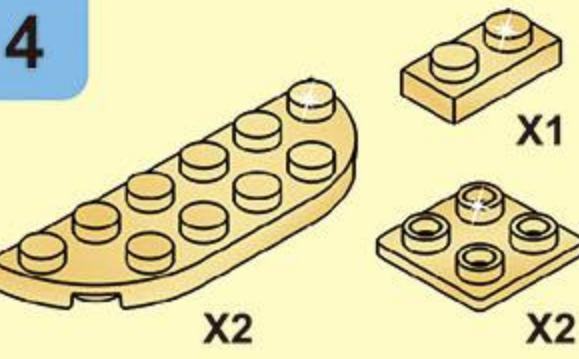

8

10

M38-B1238-09  
神秘龙

正版授权 →

© Nailong Lic. by Seventh Impression

**WARNING:**  
CHOKING HAZARD - Small parts.  
Not for children under 3 years.

Sluban  
小鲁班

奶龙 nailong

M38-B1238-01  
月云龙

正版授权 →

© Nailong Lic. by Seventh Impression

**WARNING:**  
CHOKING HAZARD - Small parts.  
Not for children under 3 years.

**1**

X2 X1 X1 X2 X1

**1**

**2**

**3**

**2**

X1

**3**

X1

**4**

X1

**5**