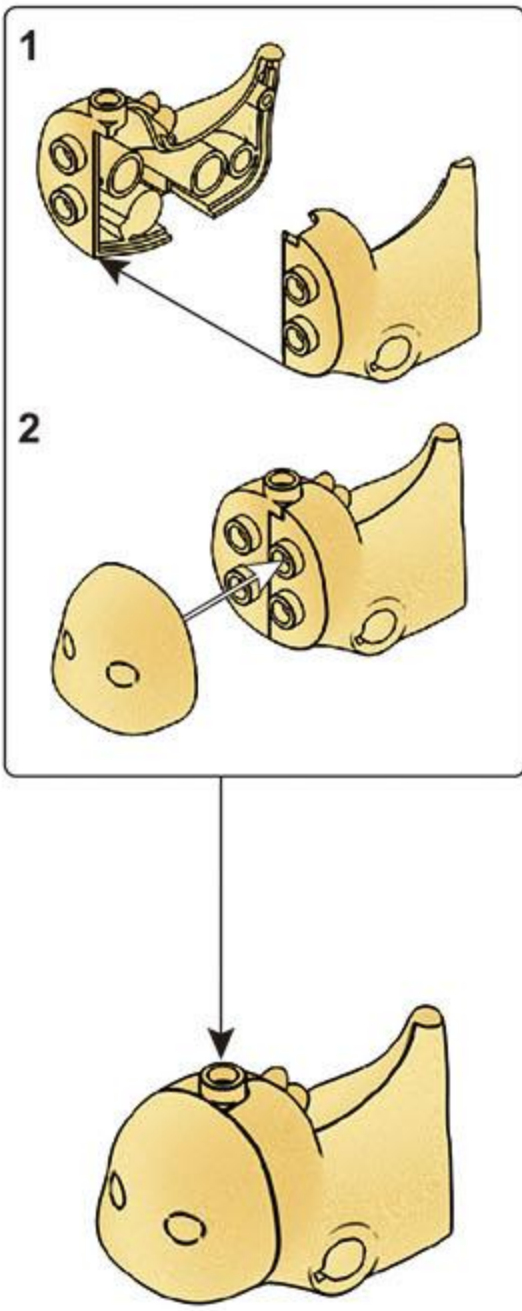

8

10

M38-B1238-09  
神秘龙

正版授权 →

© Nailong Lic. by Seventh Impression

**WARNING:**  
CHOKING HAZARD - Small parts.  
Not for children under 3 years.

Sluban  
小鲁班

奶龙 nailong

M38-B1238-01  
月云龙

正版授权 →

© Nailong Lic. by Seventh Impression

**WARNING:**  
CHOKING HAZARD - Small parts.  
Not for children under 3 years.

**1**

X2 X1 X1 X2 X1

**1**

**2**