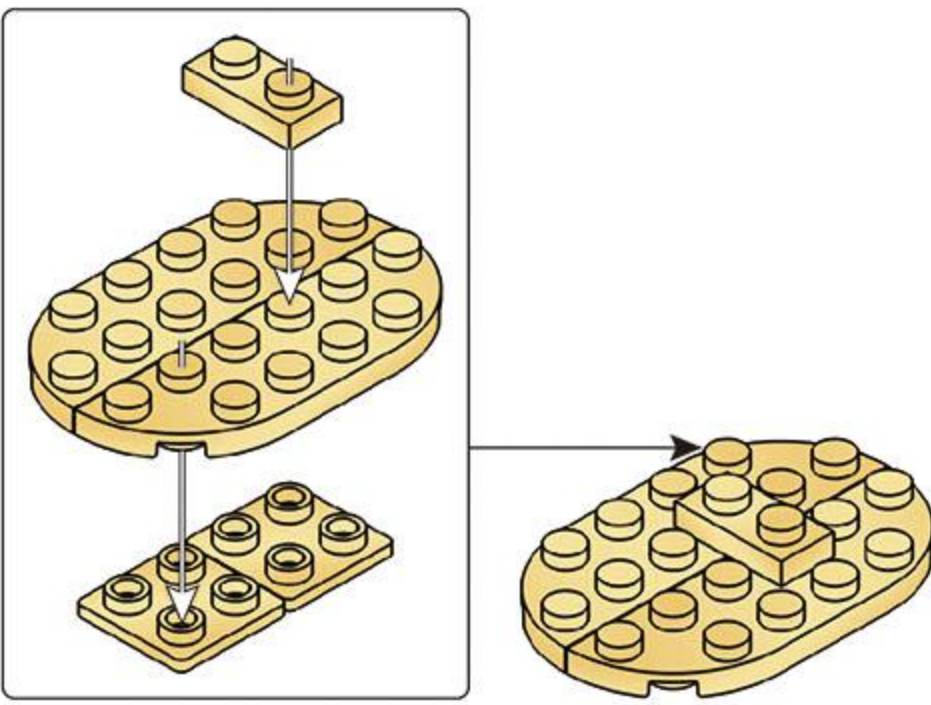

8

10

M38-B1238-09  
神秘龙

正版授权 →

© Nailong Lic. by Seventh Impression

**WARNING:**  
CHOKING HAZARD - Small parts.  
Not for children under 3 years.

Sluban  
小鲁班

奶龙 nailong

M38-B1238-01  
月云龙

正版授权 →

© Nailong Lic. by Seventh Impression

**WARNING:**  
CHOKING HAZARD - Small parts.  
Not for children under 3 years.

**1**

X2 X1 X1 X2 X1

**1**

**2**

**3**

**2**

X1

**3**

X1

**4**

X1

**5**