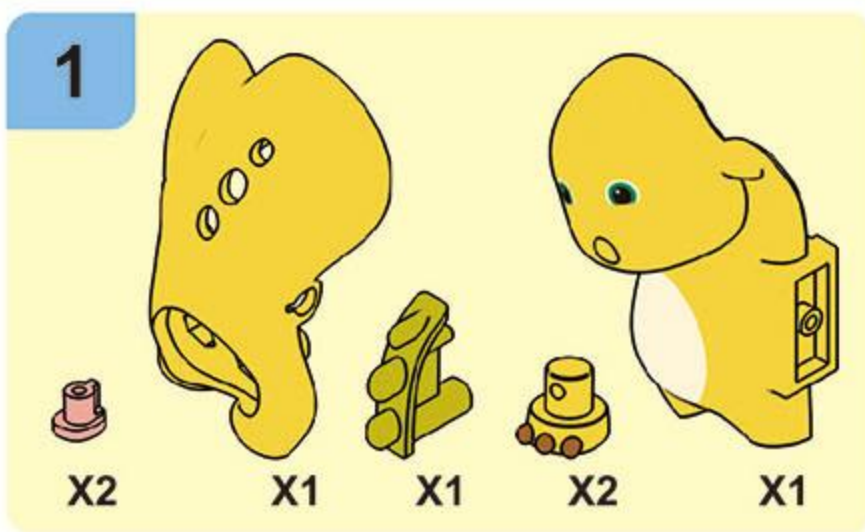

8

10

M38-B1238-09  
神秘龙

正版授权 →

© Nailong Lic. by Seventh Impression

**WARNING:**  
CHOKING HAZARD - Small parts.  
Not for children under 3 years.

Sluban  
小鲁班

奶龙 nailong

M38-B1238-01  
月云龙

正版授权 →

© Nailong Lic. by Seventh Impression

**WARNING:**  
CHOKING HAZARD - Small parts.  
Not for children under 3 years.

**1**

X2 X1 X1 X2 X1

**1**

**2**

**3**

**2**

X1

**3**

X1

**4**

X1

**5**