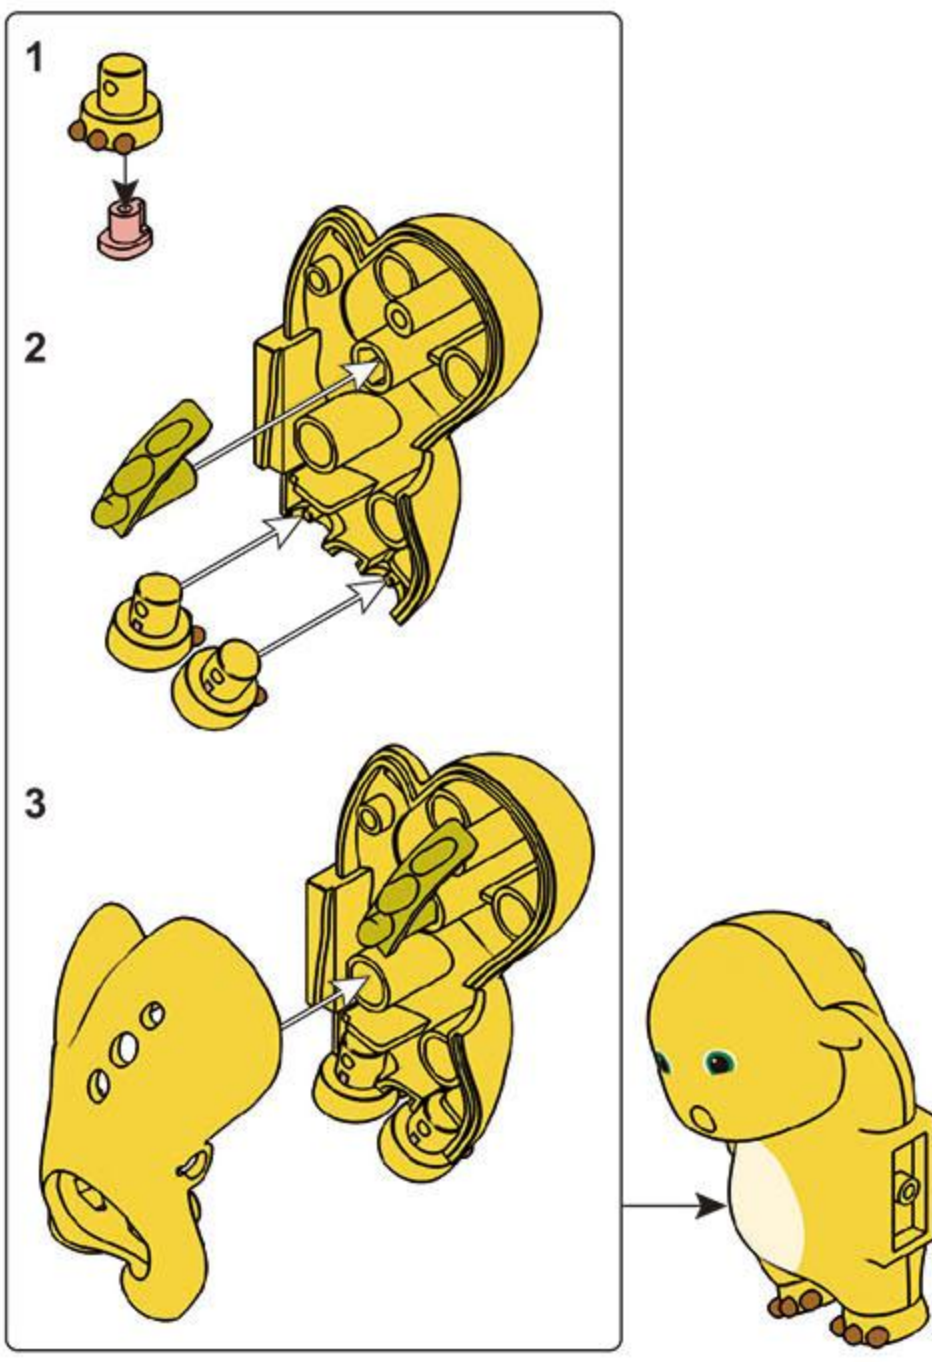

8

10

M38-B1238-09  
神秘龙

正版授权 →

© Nailong Lic. by Seventh Impression

**WARNING:**  
CHOKING HAZARD - Small parts.  
Not for children under 3 years.

Sluban  
小鲁班

奶龙 nailong

M38-B1238-01  
月云龙

正版授权 →

© Nailong Lic. by Seventh Impression

**WARNING:**  
CHOKING HAZARD - Small parts.  
Not for children under 3 years.

**1**

X2 X1 X1 X2 X1

**1**

**2**