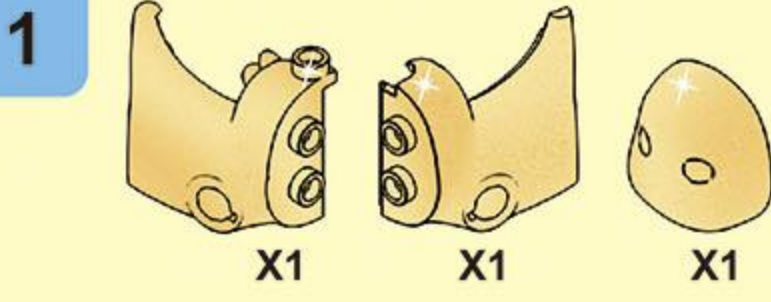

8

10

M38-B1238-09  
神秘龙

正版授权 →

© Nailong Lic. by Seventh Impression

**WARNING:**  
CHOKING HAZARD - Small parts.  
Not for children under 3 years.

Sluban  
小鲁班

奶龙 nailong

M38-B1238-01  
月云龙

正版授权 →

© Nailong Lic. by Seventh Impression

**WARNING:**  
CHOKING HAZARD - Small parts.  
Not for children under 3 years.

**1**

X2 X1 X1 X2 X1

**1**

**2**

**3**

**2**

X1

**3**

X1

**4**

X1

**5**