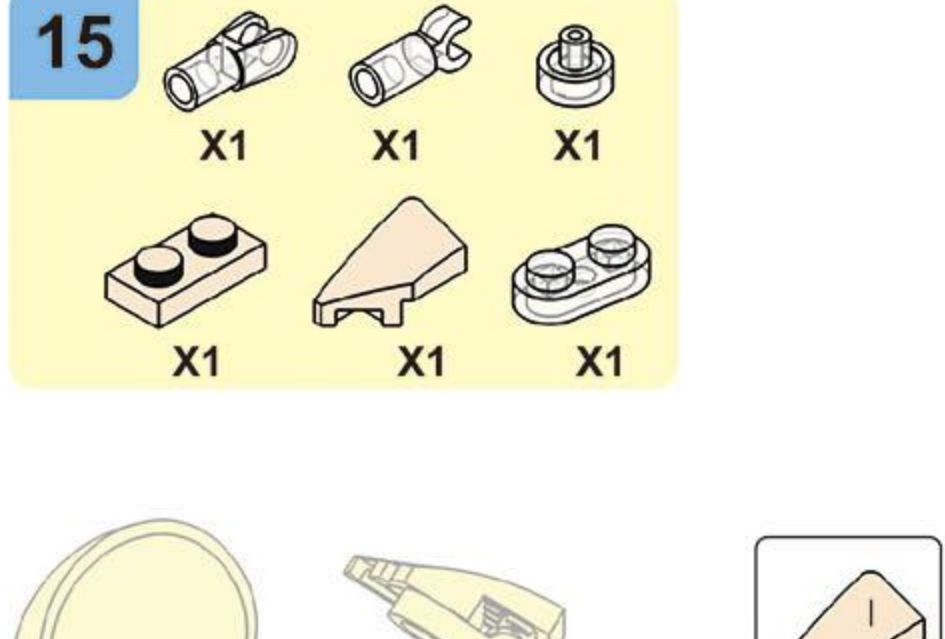

**10**

**11**

**WARNING:**  
CHOKING HAZARD - Small parts.  
Not for children under 3 years.

M38-B1238-03  
爱豆龙

正版授权 →

© Nailong Lic. by Seventh Impression

**WARNING:**  
CHOKING HAZARD - Small parts.  
Not for children under 3 years.

**WARNING:**  
CHOKING HAZARD - Small parts.  
Not for children under 3 years.

M38-B1238-06

漂漂龙

正版授权 →

© Nailong Lic. by Seventh Impression

**WARNING:**  
CHOKING HAZARD - Small parts.  
Not for children under 3 years.