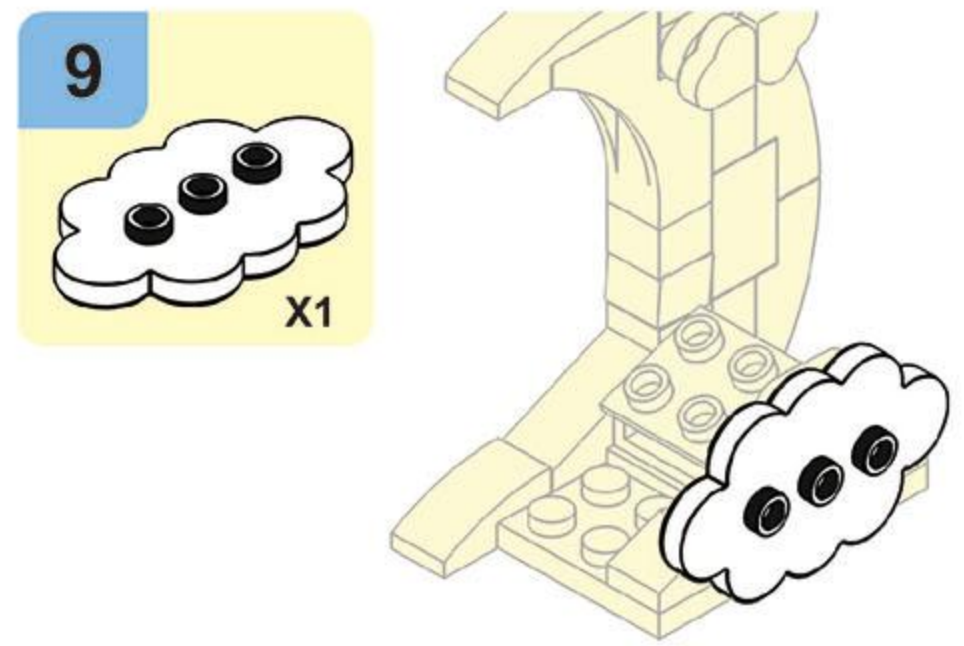

8

10

M38-B1238-09  
神秘龙

正版授权 →

© Nailong Lic. by Seventh Impression

**WARNING:**  
CHOKING HAZARD - Small parts.  
Not for children under 3 years.

Sluban  
小鲁班

奶龙 nailong

M38-B1238-01  
月云龙

正版授权 →

© Nailong Lic. by Seventh Impression

**WARNING:**  
CHOKING HAZARD - Small parts.  
Not for children under 3 years.

**1**

X2 X1 X1 X2 X1

**1**

**2**