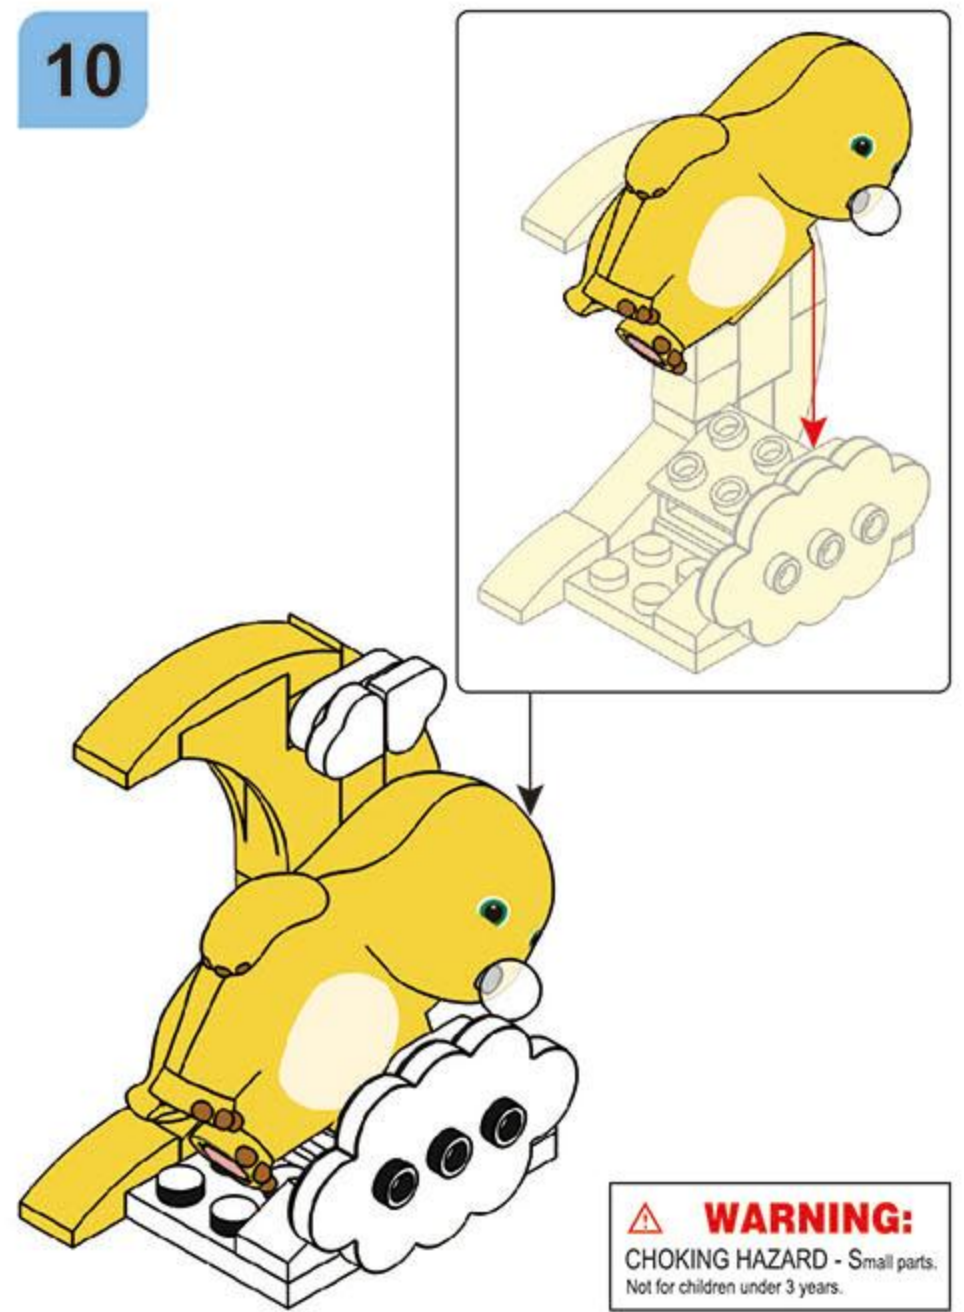

8

10

M38-B1238-09  
神秘龙

正版授权 →

© Nailong Lic. by Seventh Impression

**WARNING:**  
CHOKING HAZARD - Small parts.  
Not for children under 3 years.

Sluban  
小鲁班

奶龙 nailong

M38-B1238-01  
月云龙

正版授权 →

© Nailong Lic. by Seventh Impression

**WARNING:**  
CHOKING HAZARD - Small parts.  
Not for children under 3 years.

**1**

X2 X1 X1 X2 X1

**1**

**2**