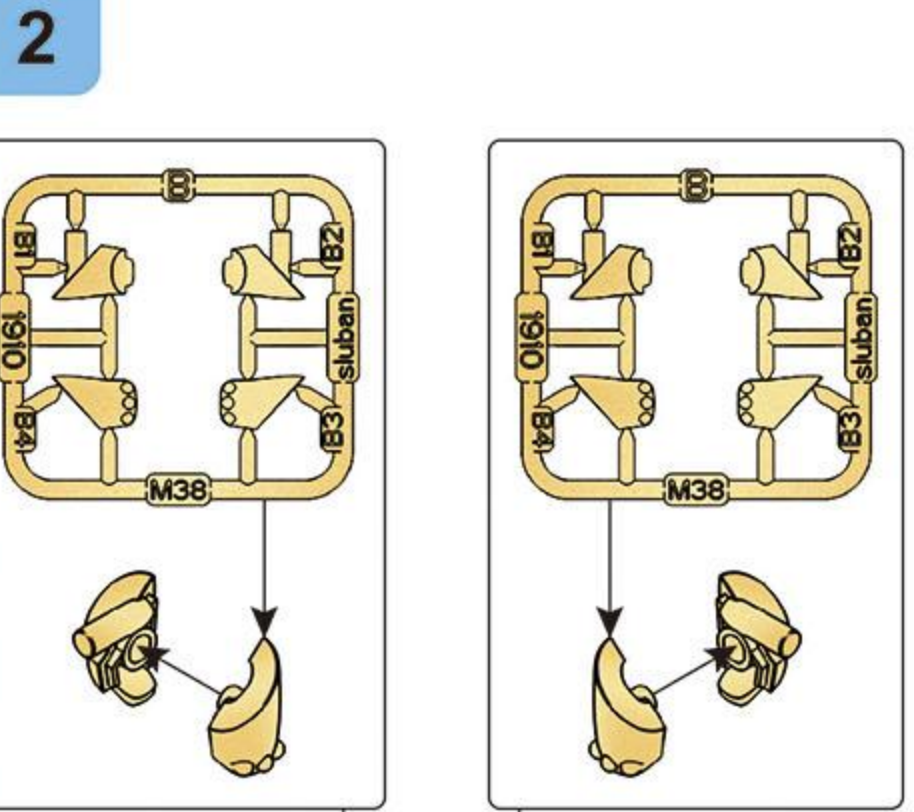

8

10

M38-B1238-09  
神秘龙

正版授权 →

© Nailong Lic. by Seventh Impression

**WARNING:**  
CHOKING HAZARD - Small parts.  
Not for children under 3 years.

Sluban  
小鲁班

奶龙 nailong

M38-B1238-01  
月云龙

正版授权 →

© Nailong Lic. by Seventh Impression

**WARNING:**  
CHOKING HAZARD - Small parts.  
Not for children under 3 years.

**1**

X2 X1 X1 X2 X1

**1**

**2**

**3**

**2**

X1

**3**

X1

**4**

X1

**5**

X1 X1 X1

**6**

X1 X2 X1 X1

**7**

X1 X1 X2

**02**

**03**

**9**