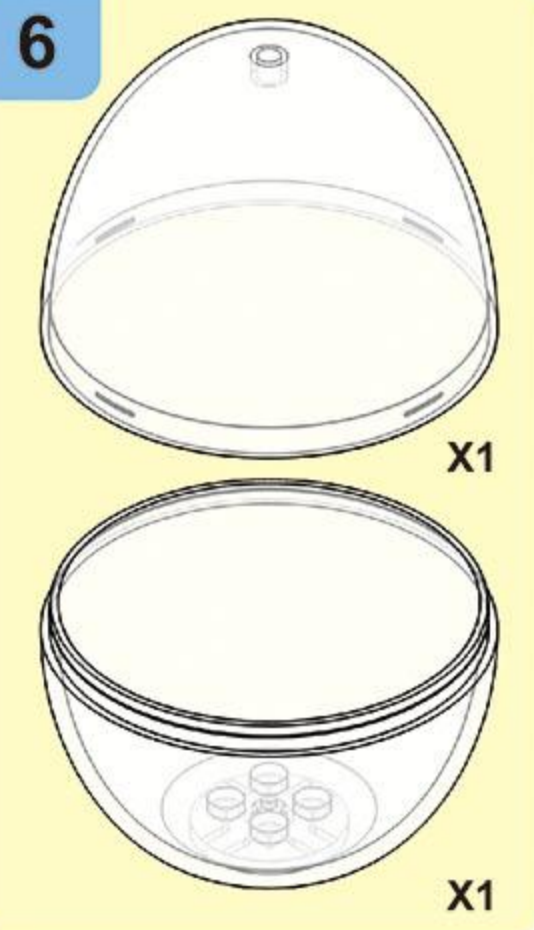

8

10

M38-B1238-09  
神秘龙

正版授权 →

© Nailong Lic. by Seventh Impression

**WARNING:**  
CHOKING HAZARD - Small parts.  
Not for children under 3 years.

Sluban  
小鲁班

奶龙 nailong

M38-B1238-01  
月云龙

正版授权 →

© Nailong Lic. by Seventh Impression

**WARNING:**  
CHOKING HAZARD - Small parts.  
Not for children under 3 years.

**1**

X2 X1 X1 X2 X1

**1**

**2**

**3**

**2**

X1

**3**

X1

**4**

X1

**5**