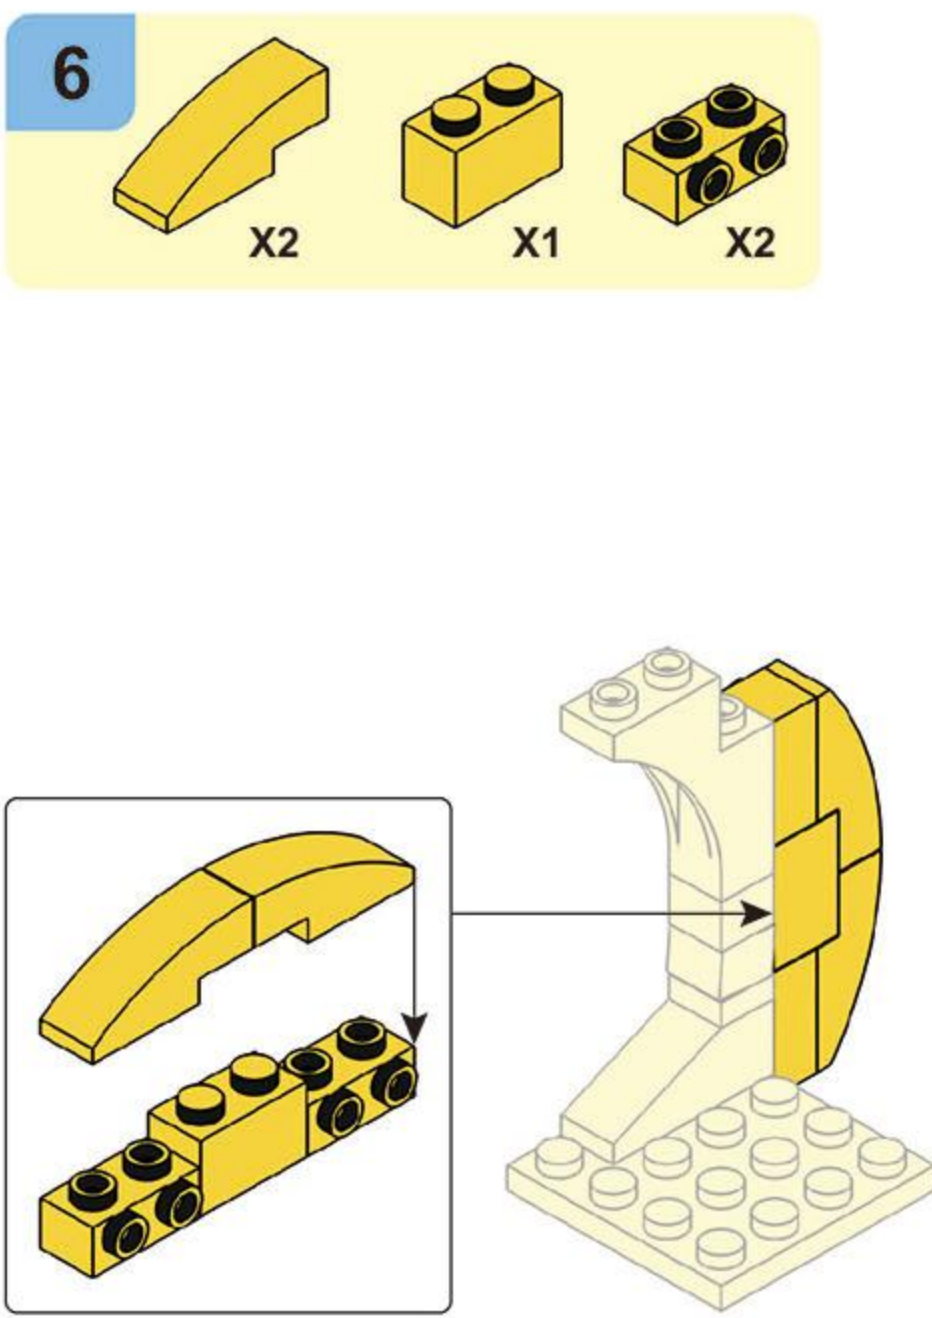

8

10

M38-B1238-09  
神秘龙

正版授权 →

© Nailong Lic. by Seventh Impression

**WARNING:**  
CHOKING HAZARD - Small parts.  
Not for children under 3 years.

Sluban  
小鲁班

奶龙 nailong

M38-B1238-01  
月云龙

正版授权 →

© Nailong Lic. by Seventh Impression

**WARNING:**  
CHOKING HAZARD - Small parts.  
Not for children under 3 years.

**1**

X2 X1 X1 X2 X1

**1**

**2**