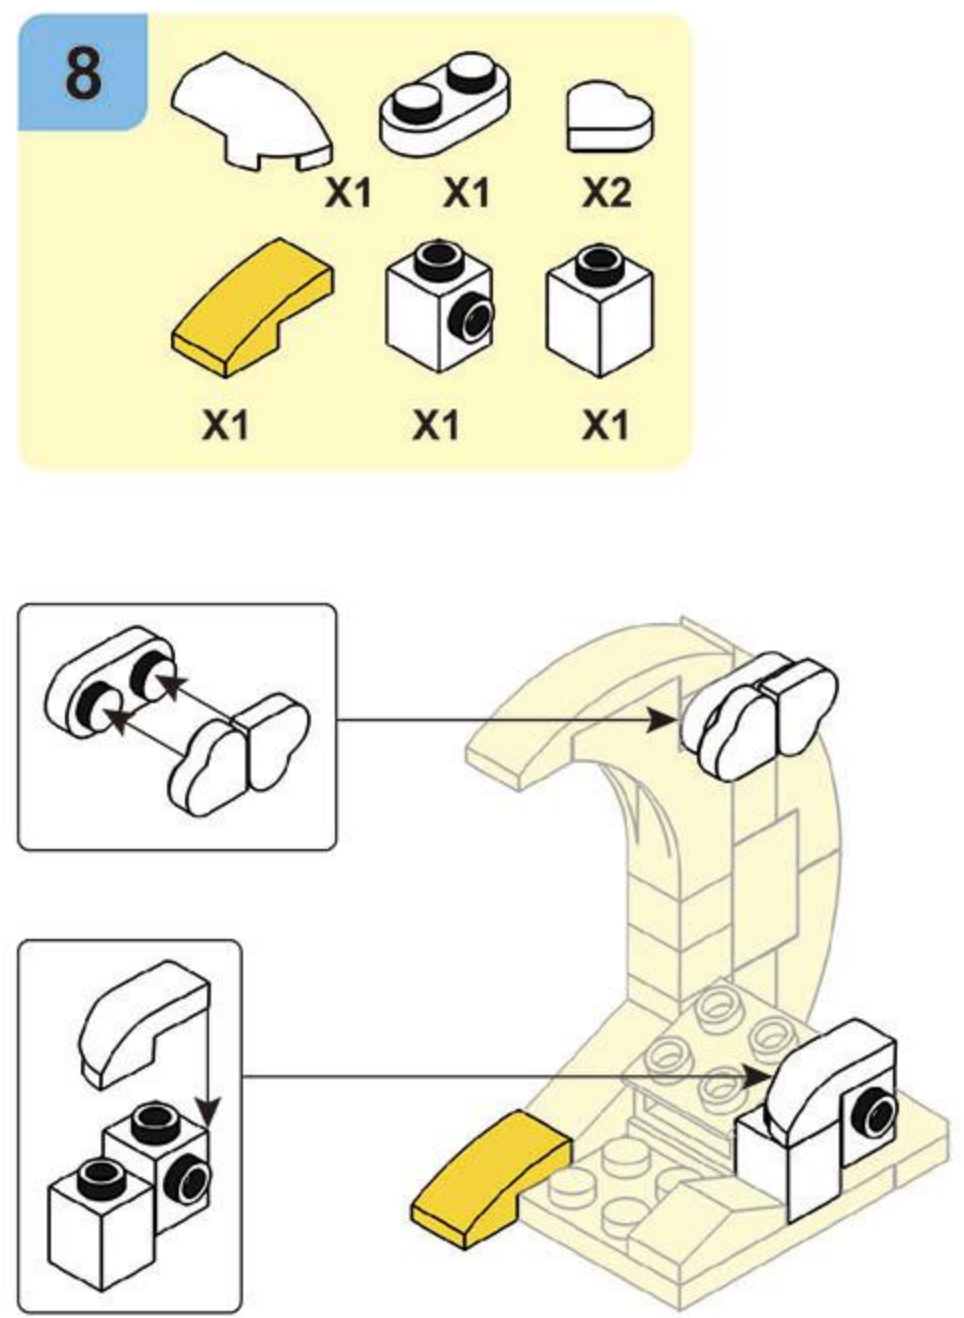

8

10

M38-B1238-09  
神秘龙

正版授权 →

© Nailong Lic. by Seventh Impression

**WARNING:**  
CHOKING HAZARD - Small parts.  
Not for children under 3 years.

Sluban  
小鲁班

奶龙 nailong

M38-B1238-01  
月云龙

正版授权 →

© Nailong Lic. by Seventh Impression

**WARNING:**  
CHOKING HAZARD - Small parts.  
Not for children under 3 years.

**1**

X2 X1 X1 X2 X1

**1**

**2**