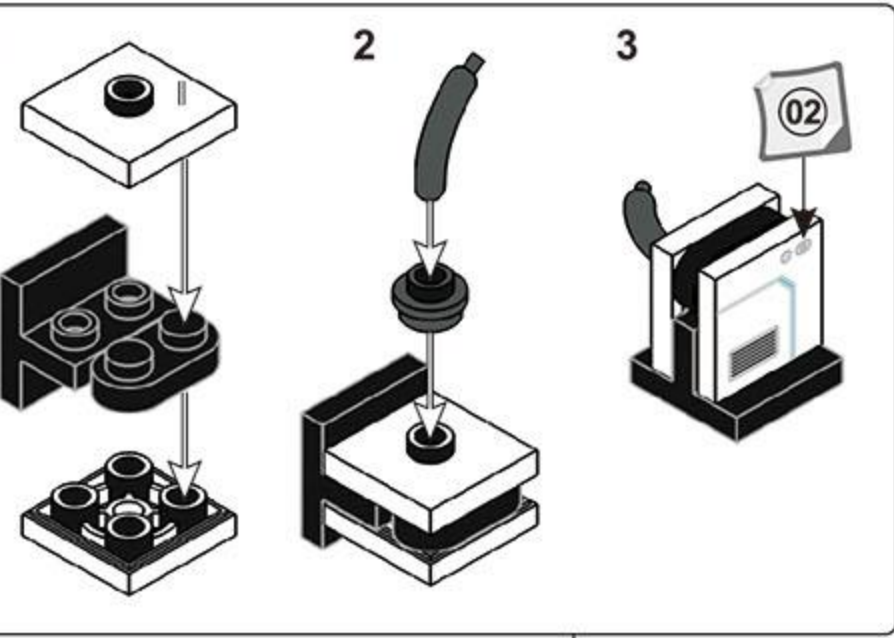

8

10

M38-B1238-09  
神秘龙

正版授权 →

© Nailong Lic. by Seventh Impression

**WARNING:**  
CHOKING HAZARD - Small parts.  
Not for children under 3 years.

Sluban  
小鲁班

奶龙 nailong