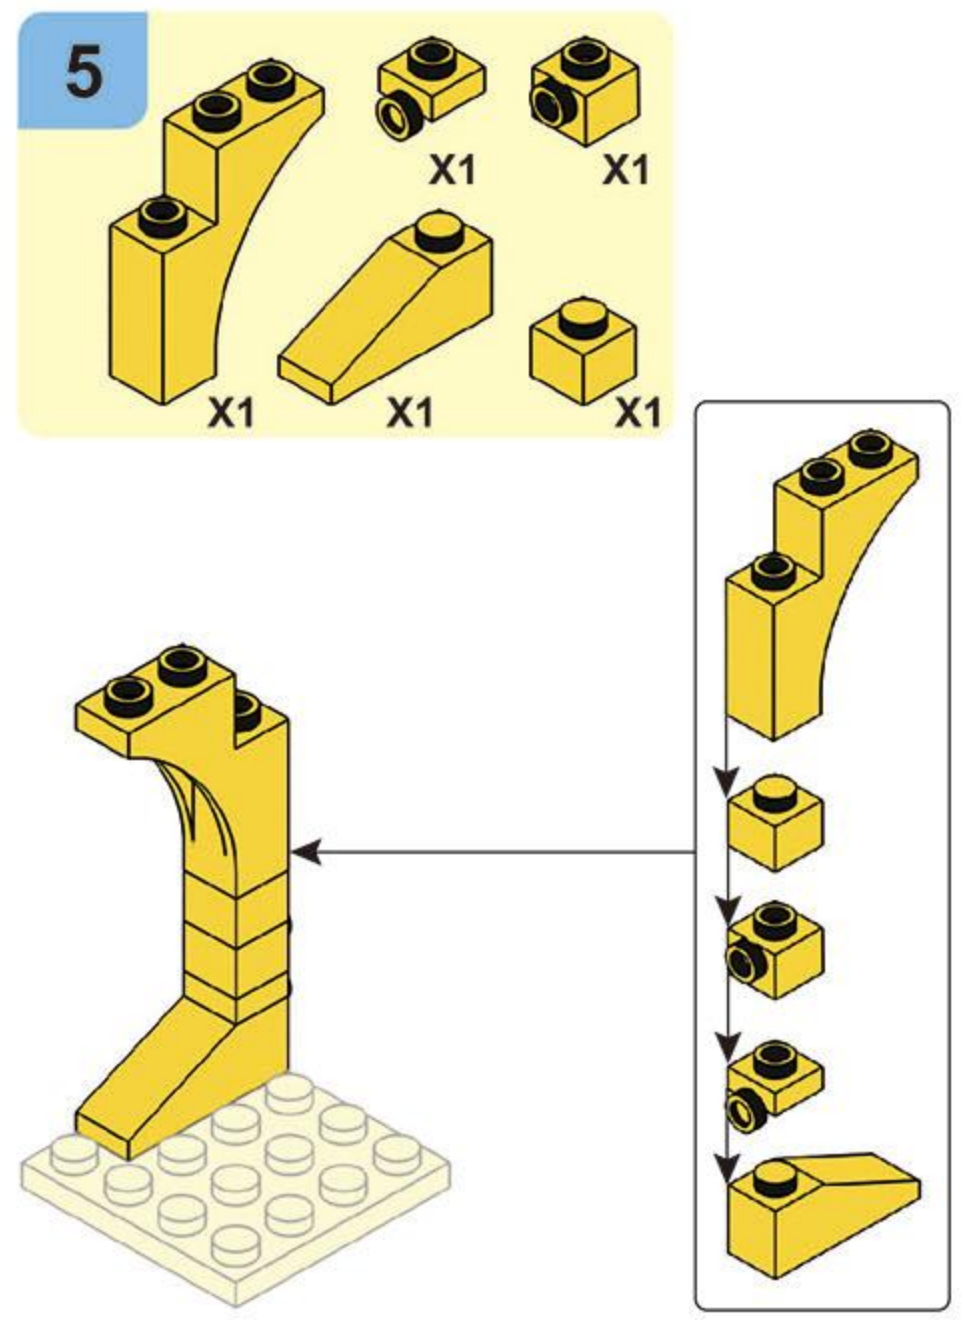

8

10

M38-B1238-09  
神秘龙

正版授权 →

© Nailong Lic. by Seventh Impression

**WARNING:**  
CHOKING HAZARD - Small parts.  
Not for children under 3 years.

Sluban  
小鲁班

奶龙 nailong

M38-B1238-01  
月云龙

正版授权 →

© Nailong Lic. by Seventh Impression

**WARNING:**  
CHOKING HAZARD - Small parts.  
Not for children under 3 years.

**1**

X2 X1 X1 X2 X1

**1**

**2**