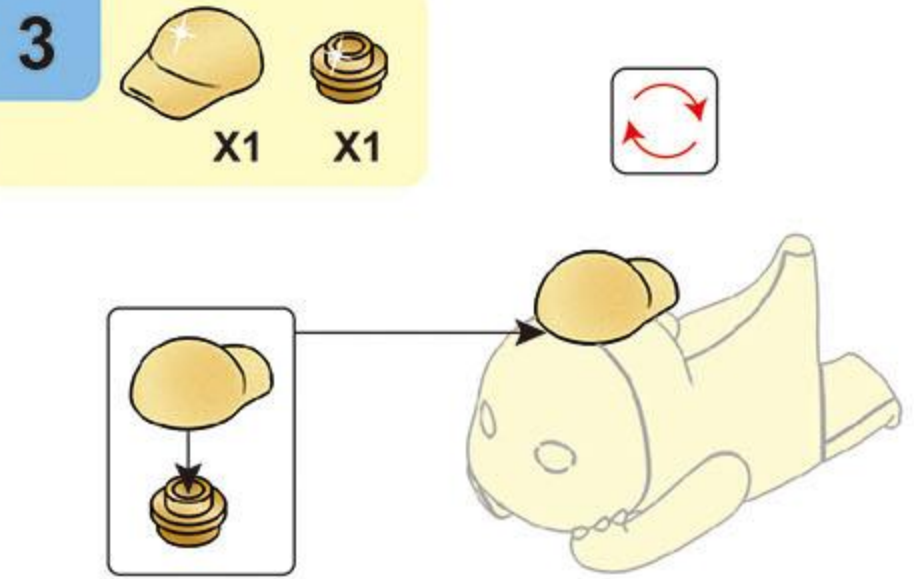

8

10

M38-B1238-09  
神秘龙

正版授权 →

© Nailong Lic. by Seventh Impression

**WARNING:**  
CHOKING HAZARD - Small parts.  
Not for children under 3 years.

Sluban  
小鲁班

奶龙 nailong

M38-B1238-01  
月云龙

正版授权 →

© Nailong Lic. by Seventh Impression

**WARNING:**  
CHOKING HAZARD - Small parts.  
Not for children under 3 years.

**1**

X2 X1 X1 X2 X1

**1**

**2**

**3**

**2**

X1

**3**

X1

**4**

X1

**5**