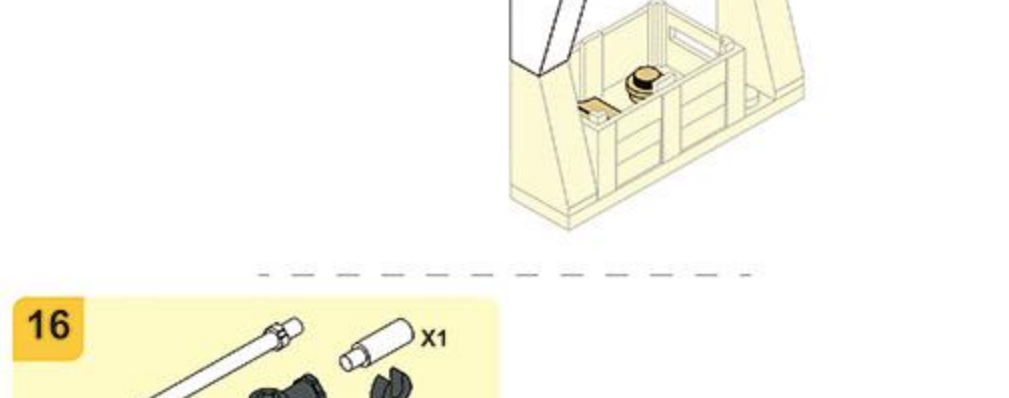

Sluban

Sluban

M38 - B1260A

WARNING:
CHOKING HAZARD - Small parts.
Not for children under 3 years.

Sluban

WARNING:
CHOKING HAZARD - Small parts.
Not for children under 3 years.

Sluban

Sluban

M38 - B1260C

WARNING:
CHOKING HAZARD - Small parts.
Not for children under 3 years.

Sluban

Sluban

M38 - B1260D

WARNING:
CHOKING HAZARD - Small parts.
Not for children under 3 years.