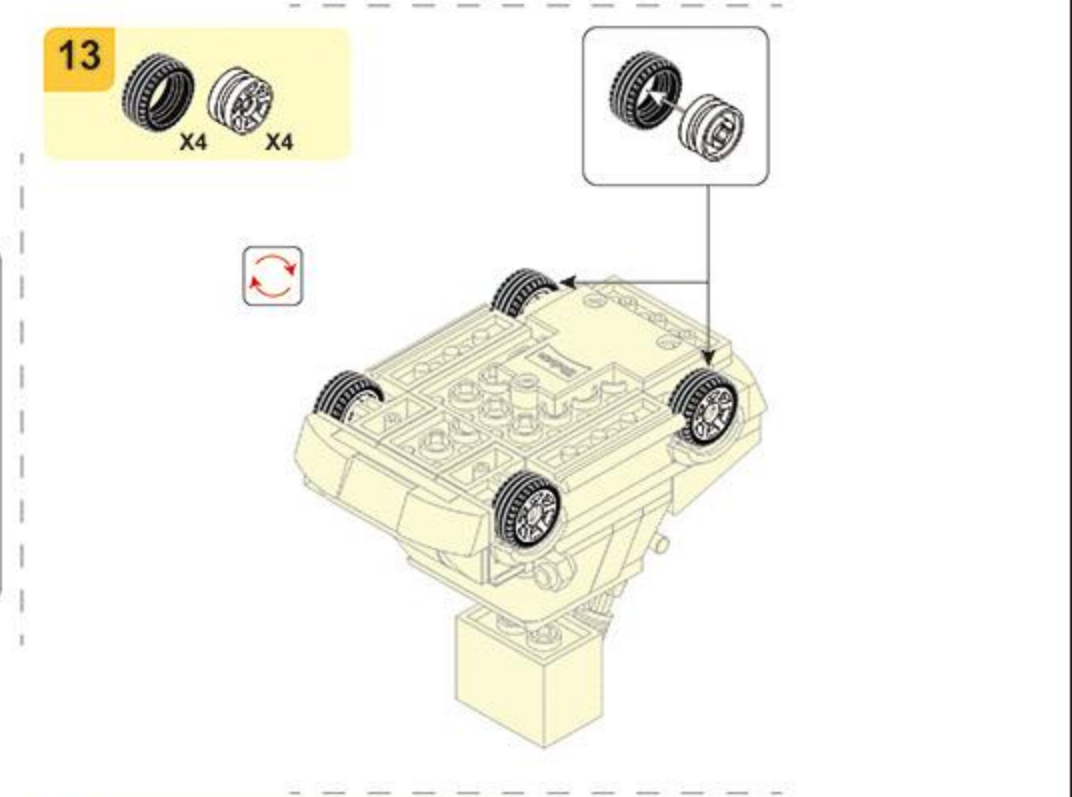

Sluban

Sluban

M38 - B1260A

WARNING:
CHOKING HAZARD - Small parts.
Not for children under 3 years.

Sluban

WARNING:
CHOKING HAZARD - Small parts.
Not for children under 3 years.

Sluban

Sluban

M38 - B1260C

WARNING:
CHOKING HAZARD - Small parts.
Not for children under 3 years.

Sluban

Sluban

M38 - B1260D

WARNING:
CHOKING HAZARD - Small parts.
Not for children under 3 years.