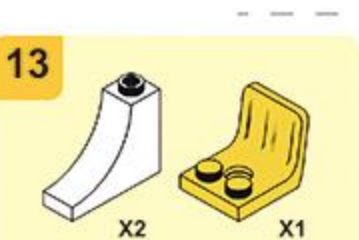

Sluban

Sluban

M38 - B1260A

WARNING:
CHOKING HAZARD - Small parts.
Not for children under 3 years.

Sluban

WARNING:
CHOKING HAZARD - Small parts.
Not for children under 3 years.

Sluban

Sluban

M38 - B1260C

WARNING:
CHOKING HAZARD - Small parts.
Not for children under 3 years.

Sluban

Sluban

M38 - B1260D

WARNING:
CHOKING HAZARD - Small parts.
Not for children under 3 years.