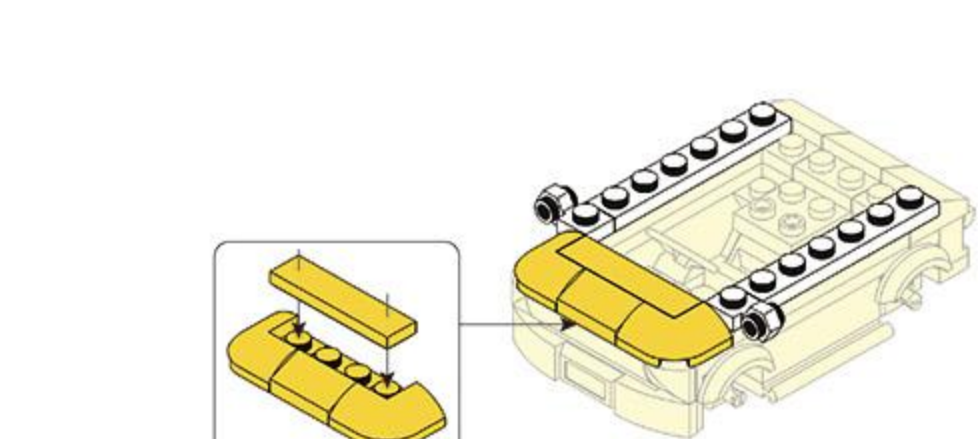

Sluban

Sluban

M38 - B1260A

WARNING:
CHOKING HAZARD - Small parts.
Not for children under 3 years.

Sluban

WARNING:
CHOKING HAZARD - Small parts.
Not for children under 3 years.

Sluban

Sluban

M38 - B1260C

WARNING:
CHOKING HAZARD - Small parts.
Not for children under 3 years.

Sluban

Sluban

M38 - B1260D

WARNING:
CHOKING HAZARD - Small parts.
Not for children under 3 years.