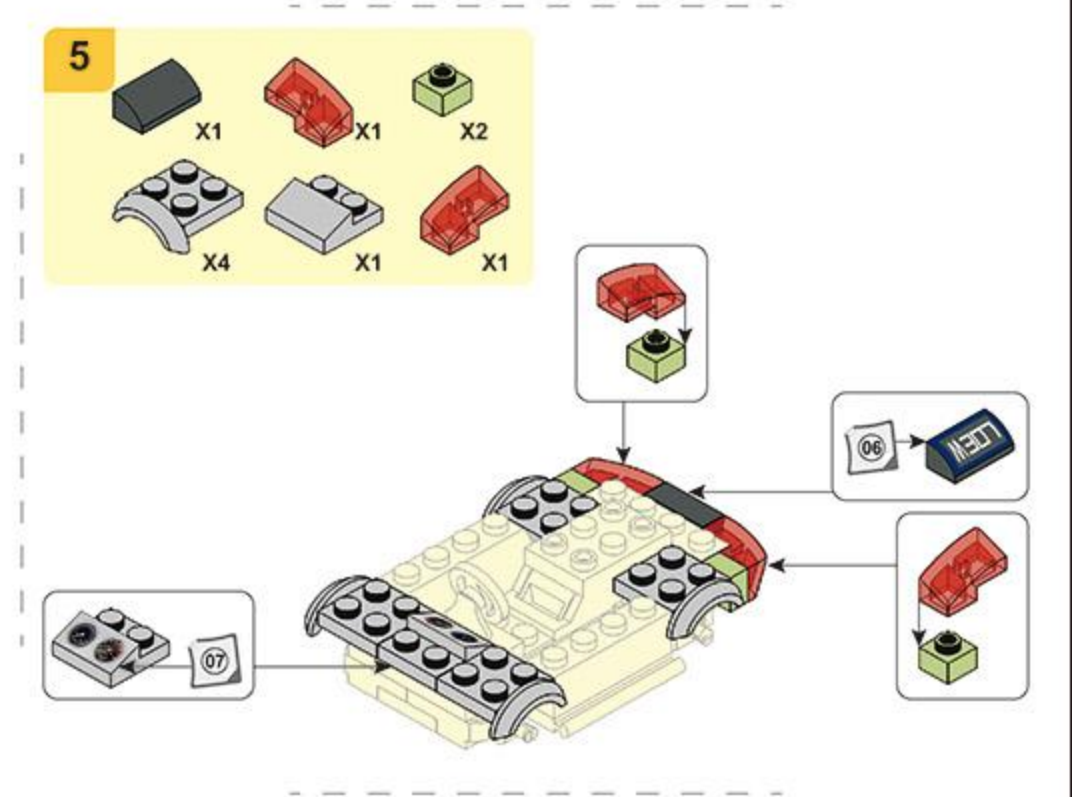

Sluban

Sluban

M38 - B1260A

WARNING:
CHOKING HAZARD - Small parts.
Not for children under 3 years.

Sluban

WARNING:
CHOKING HAZARD - Small parts.
Not for children under 3 years.

Sluban

Sluban

M38 - B1260C

WARNING:
CHOKING HAZARD - Small parts.
Not for children under 3 years.

Sluban

Sluban

M38 - B1260D

WARNING:
CHOKING HAZARD - Small parts.
Not for children under 3 years.