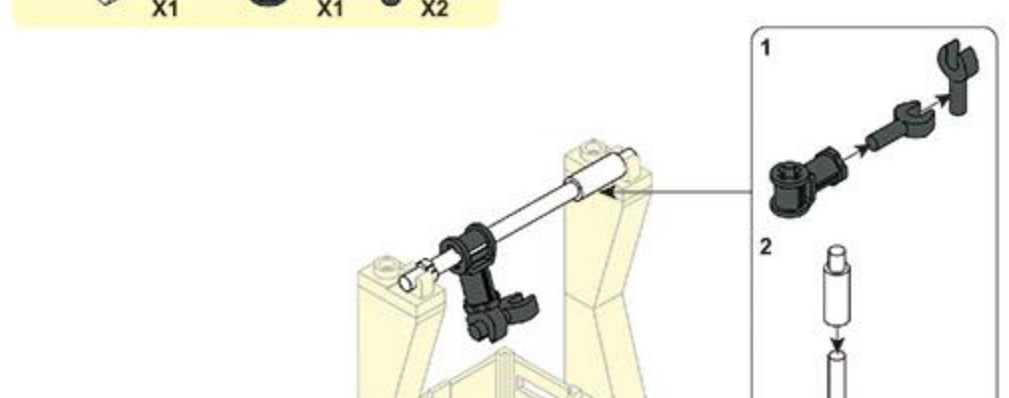

Sluban

Sluban

M38 - B1260A

WARNING:
CHOKING HAZARD - Small parts.
Not for children under 3 years.

Sluban

WARNING:
CHOKING HAZARD - Small parts.
Not for children under 3 years.

Sluban

Sluban

M38 - B1260C

WARNING:
CHOKING HAZARD - Small parts.
Not for children under 3 years.

Sluban

Sluban

M38 - B1260D

WARNING:
CHOKING HAZARD - Small parts.
Not for children under 3 years.