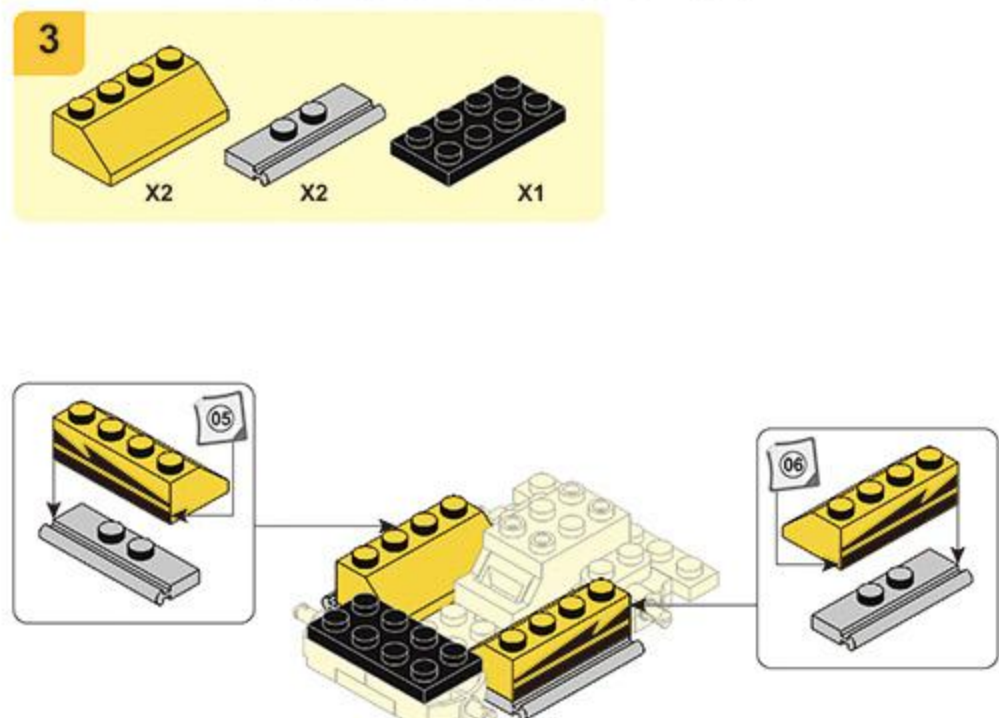

Sluban

Sluban

M38 - B1260A

WARNING:
CHOKING HAZARD - Small parts.
Not for children under 3 years.

Sluban

WARNING:
CHOKING HAZARD - Small parts.
Not for children under 3 years.

Sluban

Sluban

M38 - B1260C

WARNING:
CHOKING HAZARD - Small parts.
Not for children under 3 years.

Sluban

Sluban

M38 - B1260D

WARNING:
CHOKING HAZARD - Small parts.
Not for children under 3 years.