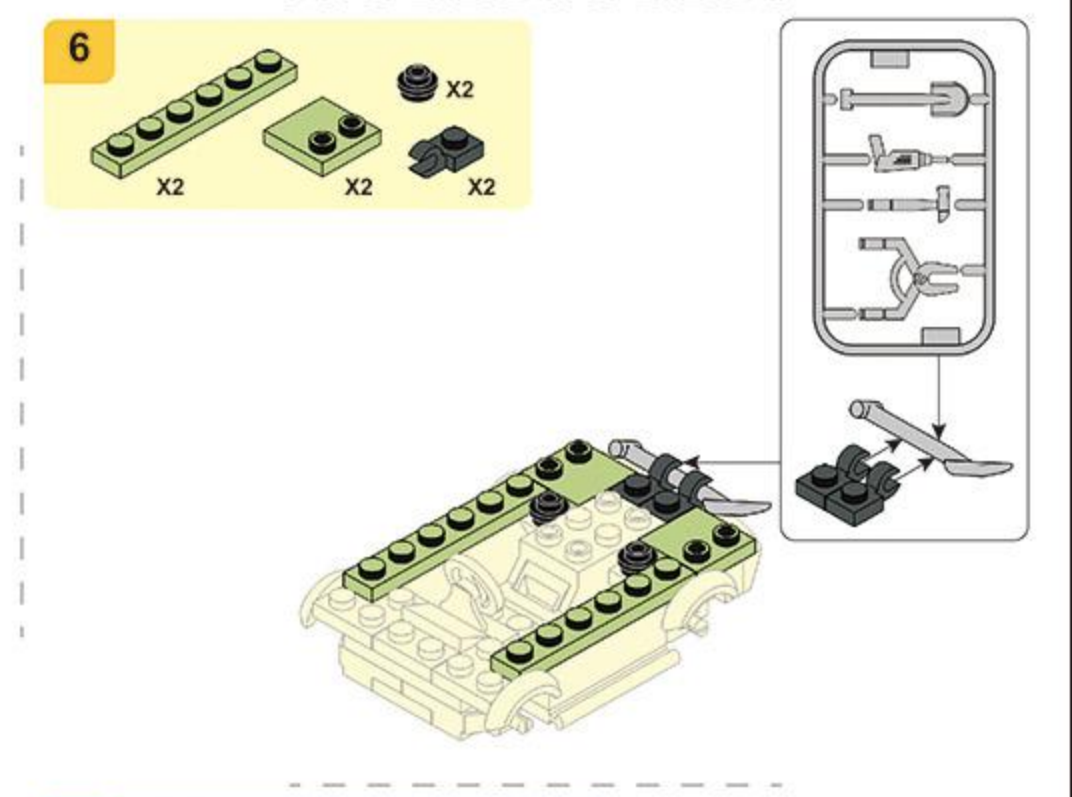

Sluban

Sluban

M38 - B1260A

WARNING:
CHOKING HAZARD - Small parts.
Not for children under 3 years.

Sluban

WARNING:
CHOKING HAZARD - Small parts.
Not for children under 3 years.

Sluban

Sluban

M38 - B1260C

WARNING:
CHOKING HAZARD - Small parts.
Not for children under 3 years.

Sluban

Sluban

M38 - B1260D

WARNING:
CHOKING HAZARD - Small parts.
Not for children under 3 years.