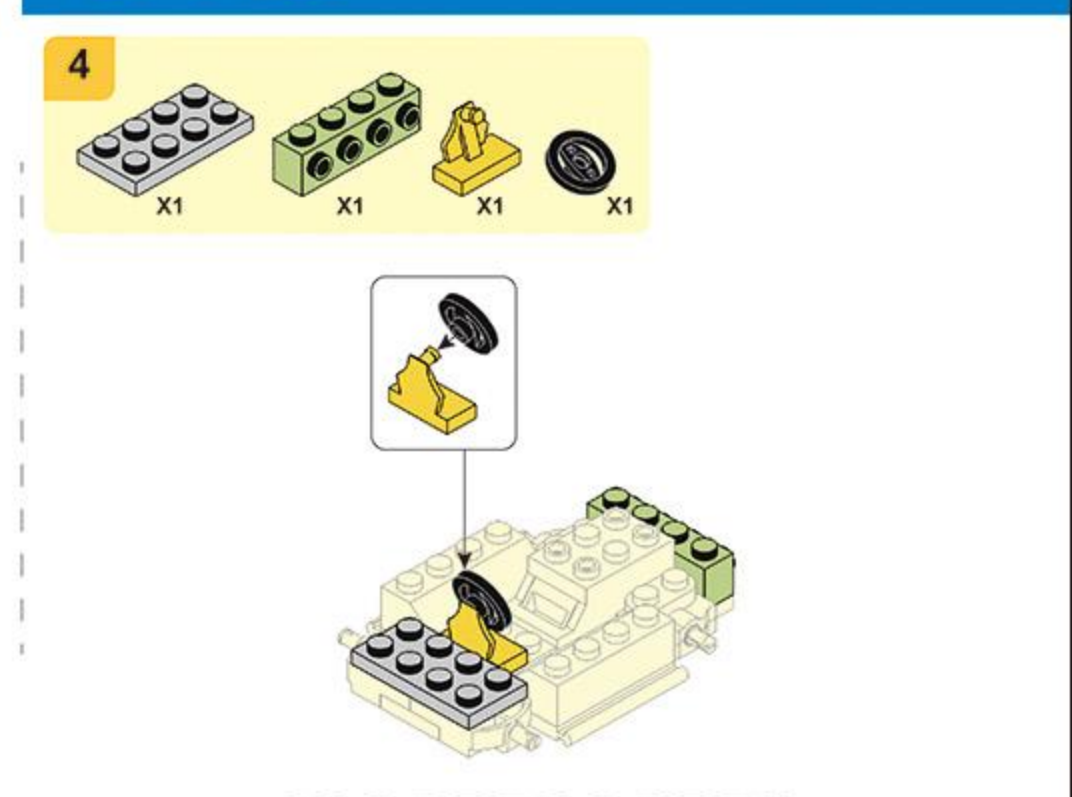

Sluban

Sluban

M38 - B1260A

WARNING:
CHOKING HAZARD - Small parts.
Not for children under 3 years.

Sluban

WARNING:
CHOKING HAZARD - Small parts.
Not for children under 3 years.

Sluban

Sluban

M38 - B1260C

WARNING:
CHOKING HAZARD - Small parts.
Not for children under 3 years.

Sluban

Sluban

M38 - B1260D

WARNING:
CHOKING HAZARD - Small parts.
Not for children under 3 years.