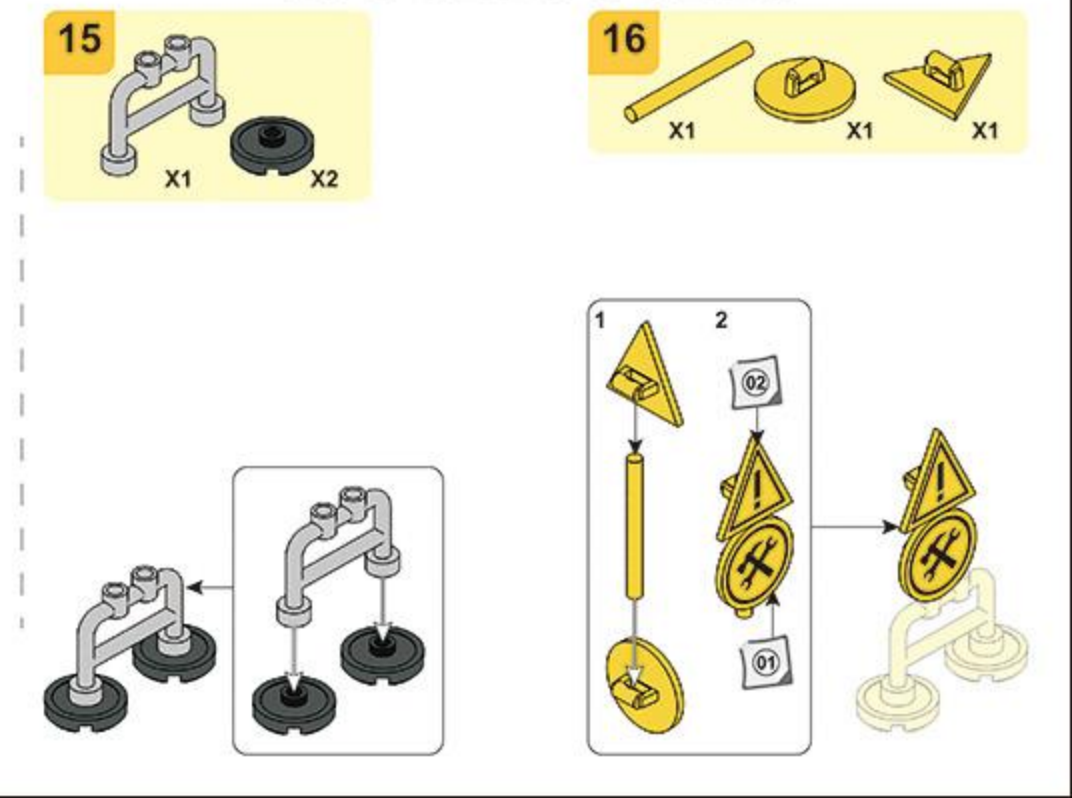

Sluban

Sluban

M38 - B1260A

WARNING:
CHOKING HAZARD - Small parts.
Not for children under 3 years.

Sluban

WARNING:
CHOKING HAZARD - Small parts.
Not for children under 3 years.

Sluban

Sluban

M38 - B1260C

WARNING:
CHOKING HAZARD - Small parts.
Not for children under 3 years.

Sluban

Sluban

M38 - B1260D

WARNING:
CHOKING HAZARD - Small parts.
Not for children under 3 years.