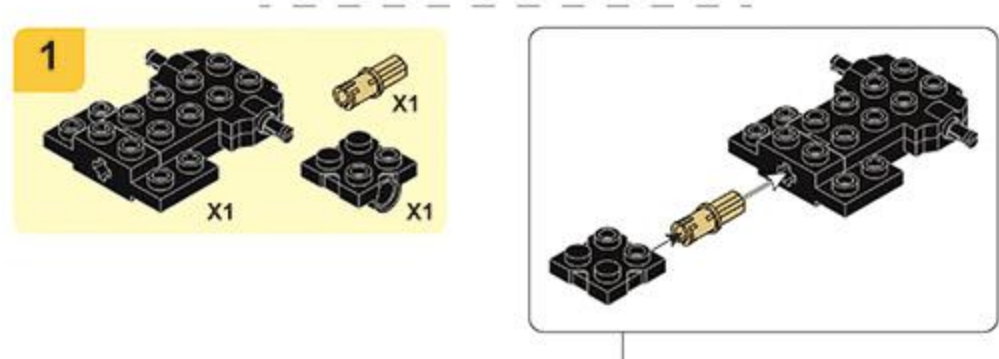

Sluban

Sluban

M38 - B1260A

WARNING:
CHOKING HAZARD - Small parts.
Not for children under 3 years.

Sluban

WARNING:
CHOKING HAZARD - Small parts.
Not for children under 3 years.

Sluban

Sluban

M38 - B1260C

WARNING:
CHOKING HAZARD - Small parts.
Not for children under 3 years.

Sluban

Sluban

M38 - B1260D

WARNING:
CHOKING HAZARD - Small parts.
Not for children under 3 years.