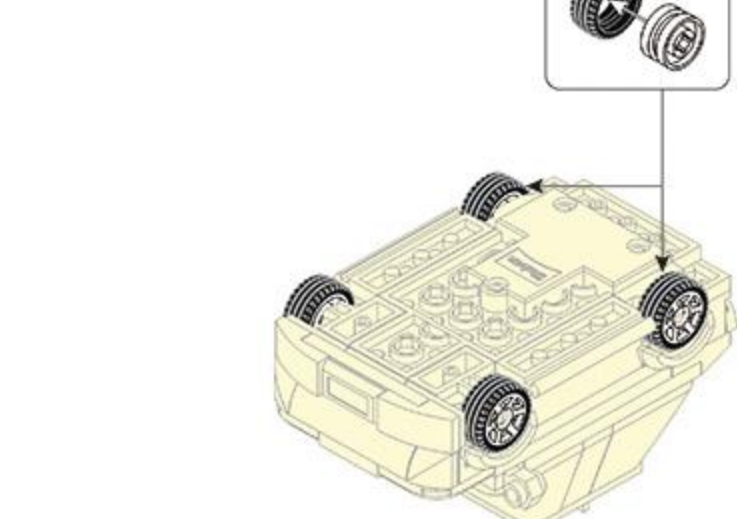

Sluban

Sluban

M38 - B1260A

WARNING:
CHOKING HAZARD - Small parts.
Not for children under 3 years.

Sluban

WARNING:
CHOKING HAZARD - Small parts.
Not for children under 3 years.

Sluban

Sluban

M38 - B1260C

WARNING:
CHOKING HAZARD - Small parts.
Not for children under 3 years.

Sluban

Sluban

M38 - B1260D

WARNING:
CHOKING HAZARD - Small parts.
Not for children under 3 years.