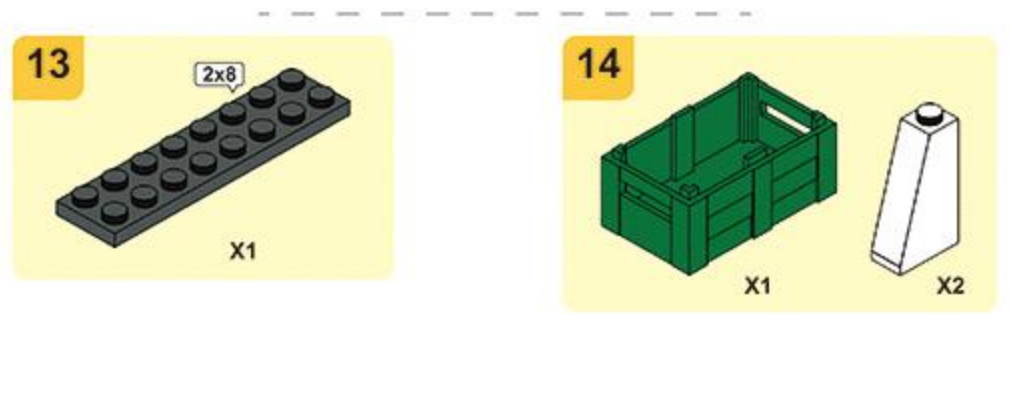

Sluban

Sluban

M38 - B1260A

WARNING:
CHOKING HAZARD - Small parts.
Not for children under 3 years.

Sluban

WARNING:
CHOKING HAZARD - Small parts.
Not for children under 3 years.

Sluban

Sluban

M38 - B1260C

WARNING:
CHOKING HAZARD - Small parts.
Not for children under 3 years.

Sluban

Sluban

M38 - B1260D

WARNING:
CHOKING HAZARD - Small parts.
Not for children under 3 years.