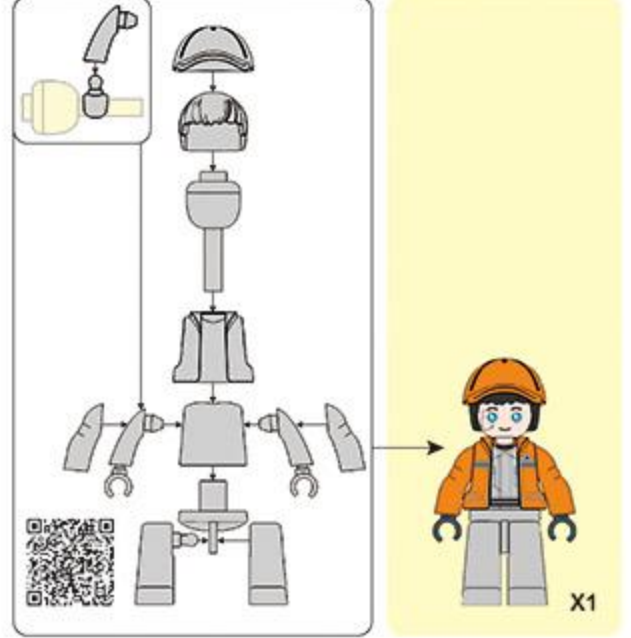

Sluban

Sluban

M38 - B1260A

WARNING:
CHOKING HAZARD - Small parts.
Not for children under 3 years.

Sluban

WARNING:
CHOKING HAZARD - Small parts.
Not for children under 3 years.

Sluban

Sluban

M38 - B1260C

WARNING:
CHOKING HAZARD - Small parts.
Not for children under 3 years.

Sluban

Sluban

M38 - B1260D

WARNING:
CHOKING HAZARD - Small parts.
Not for children under 3 years.