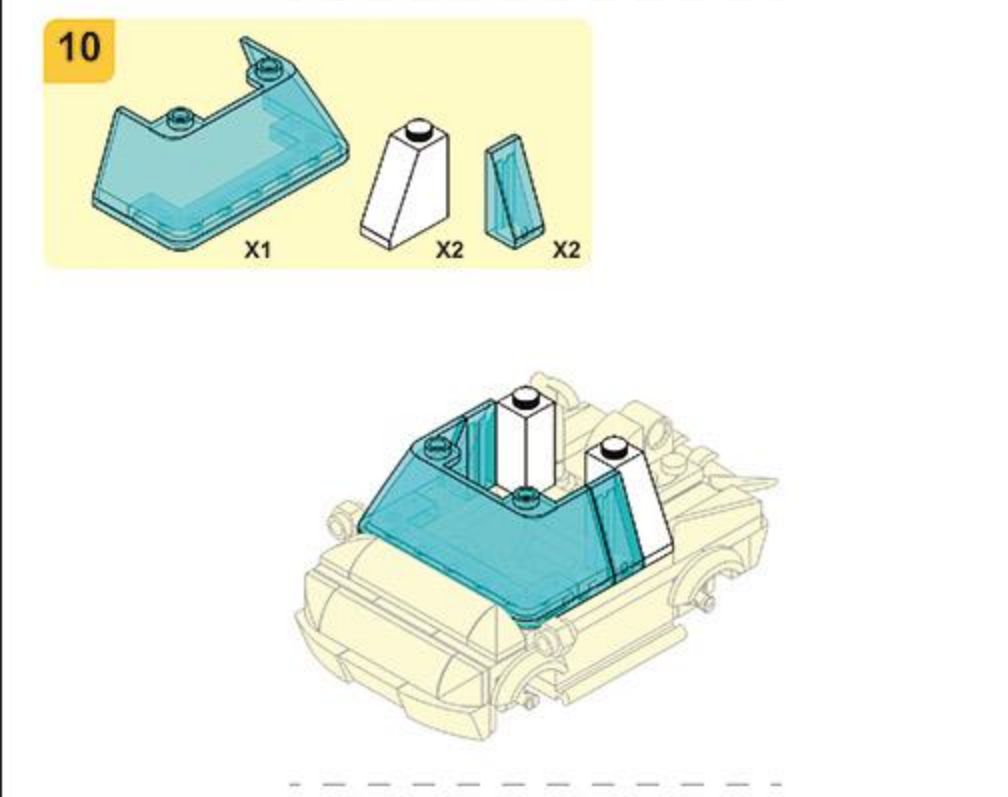

Sluban

Sluban

M38 - B1260A

WARNING:
CHOKING HAZARD - Small parts.
Not for children under 3 years.

Sluban

WARNING:
CHOKING HAZARD - Small parts.
Not for children under 3 years.

Sluban

Sluban

M38 - B1260C

WARNING:
CHOKING HAZARD - Small parts.
Not for children under 3 years.

Sluban

Sluban

M38 - B1260D

WARNING:
CHOKING HAZARD - Small parts.
Not for children under 3 years.