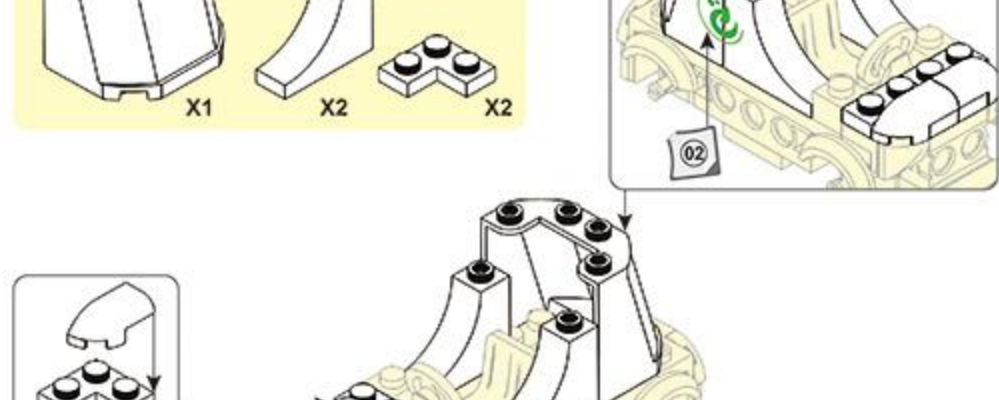

Sluban

Sluban

M38 - B1260A

WARNING:
CHOKING HAZARD - Small parts.
Not for children under 3 years.

Sluban

WARNING:
CHOKING HAZARD - Small parts.
Not for children under 3 years.

Sluban

Sluban

M38 - B1260C

WARNING:
CHOKING HAZARD - Small parts.
Not for children under 3 years.

Sluban

Sluban

M38 - B1260D

WARNING:
CHOKING HAZARD - Small parts.
Not for children under 3 years.