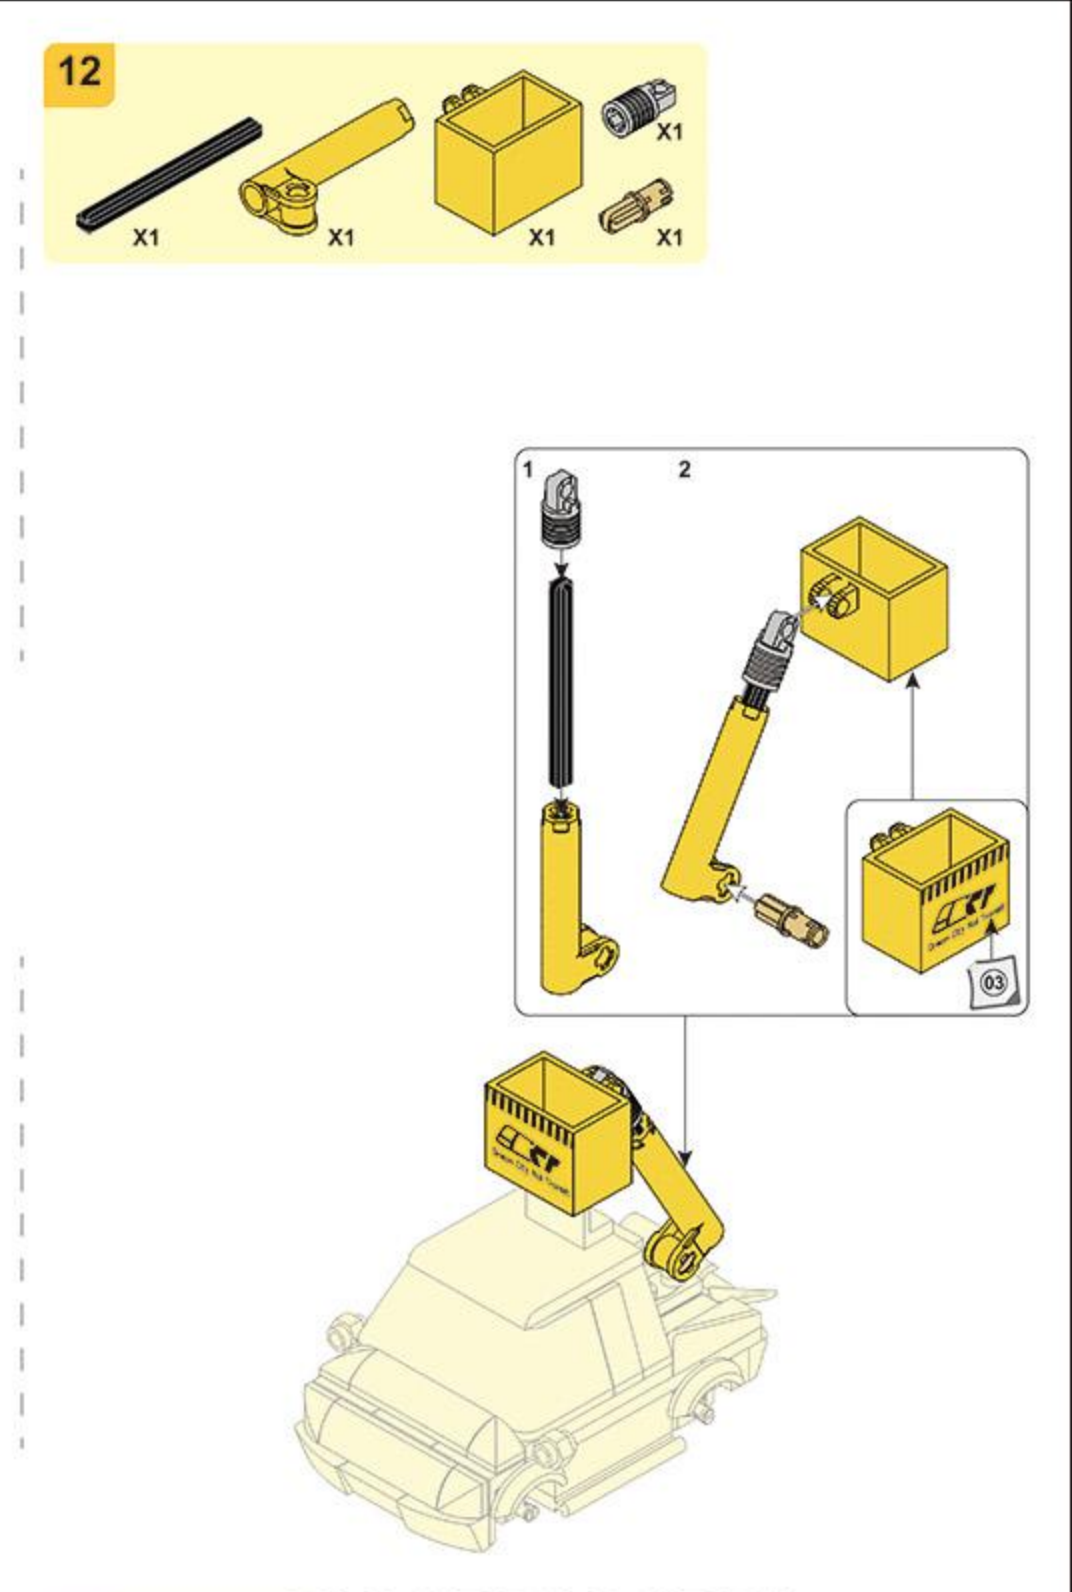

Sluban

Sluban

M38 - B1260A

WARNING:
CHOKING HAZARD - Small parts.
Not for children under 3 years.

Sluban

WARNING:
CHOKING HAZARD - Small parts.
Not for children under 3 years.

Sluban

Sluban

M38 - B1260C

WARNING:
CHOKING HAZARD - Small parts.
Not for children under 3 years.

Sluban

Sluban

M38 - B1260D

WARNING:
CHOKING HAZARD - Small parts.
Not for children under 3 years.