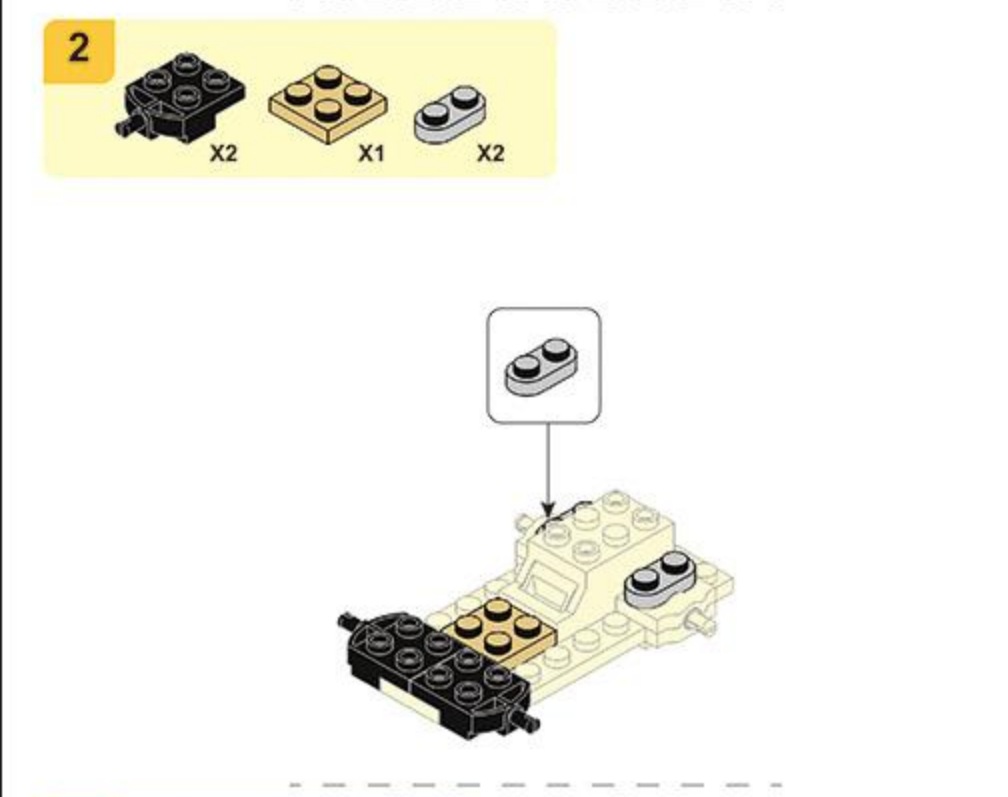

Sluban

Sluban

M38 - B1260A

WARNING:
CHOKING HAZARD - Small parts.
Not for children under 3 years.

Sluban

WARNING:
CHOKING HAZARD - Small parts.
Not for children under 3 years.

Sluban

Sluban

M38 - B1260C

WARNING:
CHOKING HAZARD - Small parts.
Not for children under 3 years.

Sluban

Sluban

M38 - B1260D

WARNING:
CHOKING HAZARD - Small parts.
Not for children under 3 years.