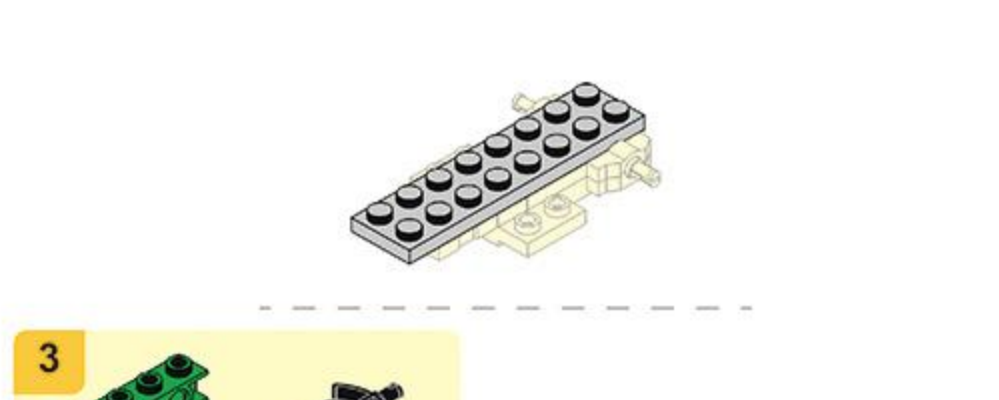

Sluban

Sluban

M38 - B1260A

WARNING:
CHOKING HAZARD - Small parts.
Not for children under 3 years.

Sluban

WARNING:
CHOKING HAZARD - Small parts.
Not for children under 3 years.

Sluban

Sluban

M38 - B1260C

WARNING:
CHOKING HAZARD - Small parts.
Not for children under 3 years.

Sluban

Sluban

M38 - B1260D

WARNING:
CHOKING HAZARD - Small parts.
Not for children under 3 years.