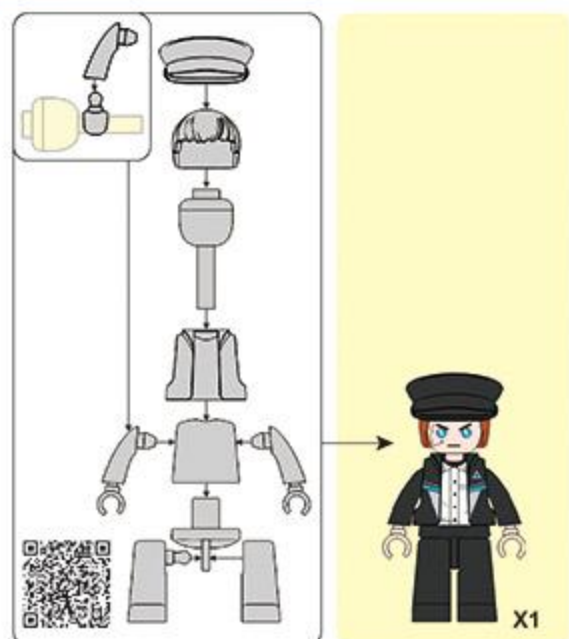

Sluban

Sluban

M38 - B1260A

WARNING:
CHOKING HAZARD - Small parts.
Not for children under 3 years.

Sluban

WARNING:
CHOKING HAZARD - Small parts.
Not for children under 3 years.

Sluban

Sluban

M38 - B1260C

WARNING:
CHOKING HAZARD - Small parts.
Not for children under 3 years.

Sluban

Sluban

M38 - B1260D

WARNING:
CHOKING HAZARD - Small parts.
Not for children under 3 years.