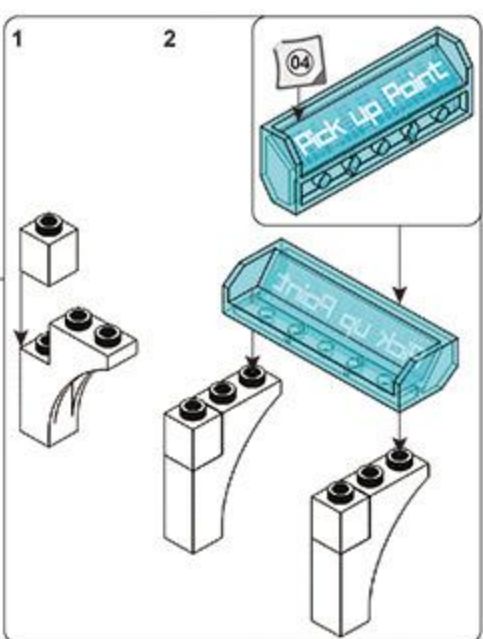

Sluban

Sluban

M38 - B1260A

WARNING:
CHOKING HAZARD - Small parts.
Not for children under 3 years.

Sluban

WARNING:
CHOKING HAZARD - Small parts.
Not for children under 3 years.

Sluban

Sluban

M38 - B1260C

WARNING:
CHOKING HAZARD - Small parts.
Not for children under 3 years.

Sluban

Sluban

M38 - B1260D

WARNING:
CHOKING HAZARD - Small parts.
Not for children under 3 years.