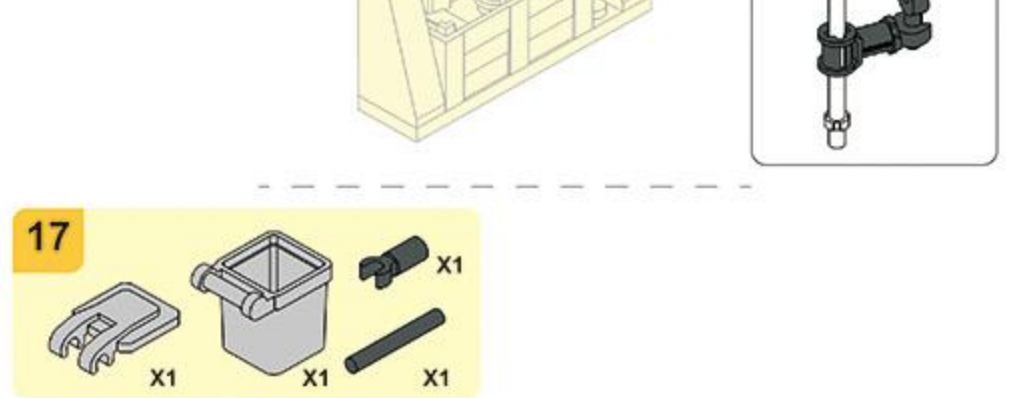

Sluban

Sluban

M38 - B1260A

WARNING:
CHOKING HAZARD - Small parts.
Not for children under 3 years.

Sluban

WARNING:
CHOKING HAZARD - Small parts.
Not for children under 3 years.

Sluban

Sluban

M38 - B1260C

WARNING:
CHOKING HAZARD - Small parts.
Not for children under 3 years.

Sluban

Sluban

M38 - B1260D

WARNING:
CHOKING HAZARD - Small parts.
Not for children under 3 years.