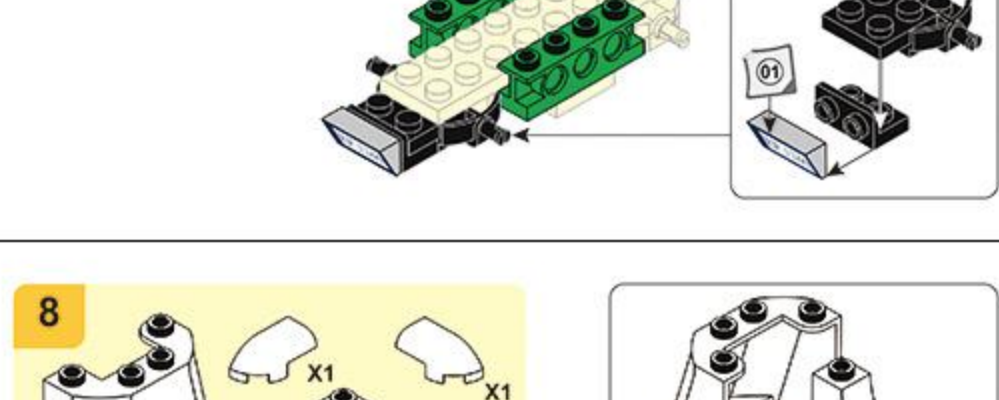

Sluban

Sluban

M38 - B1260A

WARNING:
CHOKING HAZARD - Small parts.
Not for children under 3 years.

Sluban

WARNING:
CHOKING HAZARD - Small parts.
Not for children under 3 years.

Sluban

Sluban

M38 - B1260C

WARNING:
CHOKING HAZARD - Small parts.
Not for children under 3 years.

Sluban

Sluban

M38 - B1260D

WARNING:
CHOKING HAZARD - Small parts.
Not for children under 3 years.