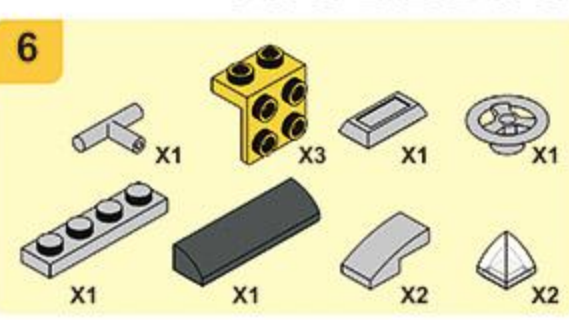

Sluban

Sluban

M38 - B1260A

WARNING:
CHOKING HAZARD - Small parts.
Not for children under 3 years.

Sluban

WARNING:
CHOKING HAZARD - Small parts.
Not for children under 3 years.

Sluban

Sluban

M38 - B1260C

WARNING:
CHOKING HAZARD - Small parts.
Not for children under 3 years.

Sluban

Sluban

M38 - B1260D

WARNING:
CHOKING HAZARD - Small parts.
Not for children under 3 years.