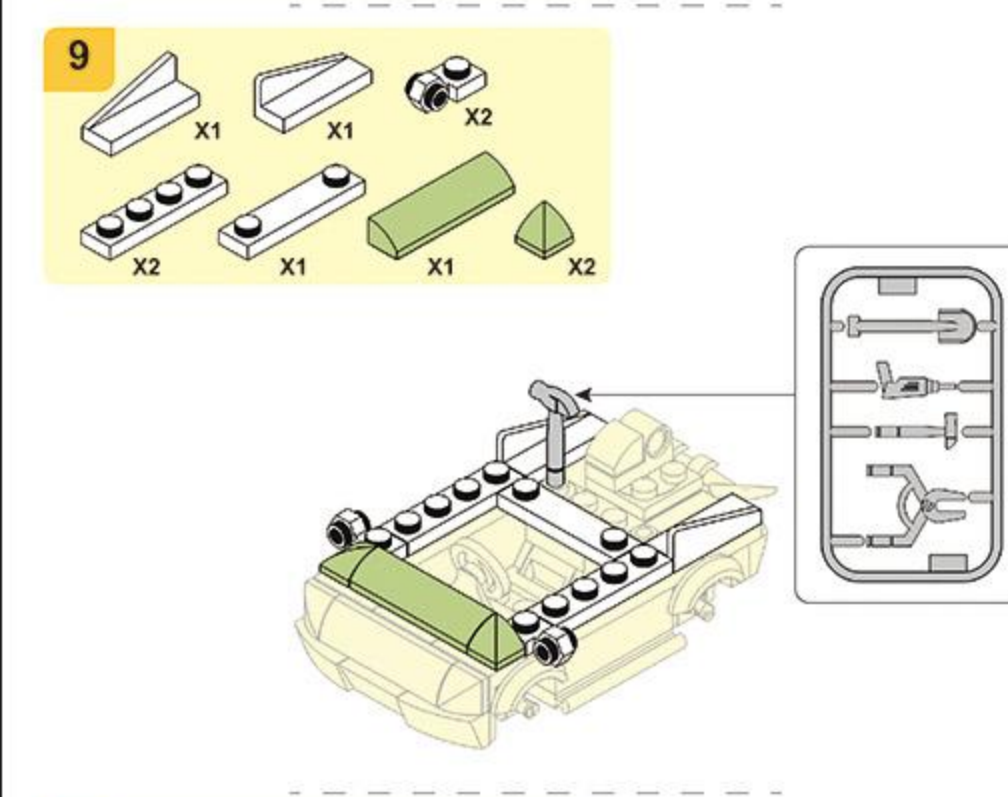

Sluban

Sluban

M38 - B1260A

WARNING:
CHOKING HAZARD - Small parts.
Not for children under 3 years.

Sluban

WARNING:
CHOKING HAZARD - Small parts.
Not for children under 3 years.

Sluban

Sluban

M38 - B1260C

WARNING:
CHOKING HAZARD - Small parts.
Not for children under 3 years.

Sluban

Sluban

M38 - B1260D

WARNING:
CHOKING HAZARD - Small parts.
Not for children under 3 years.