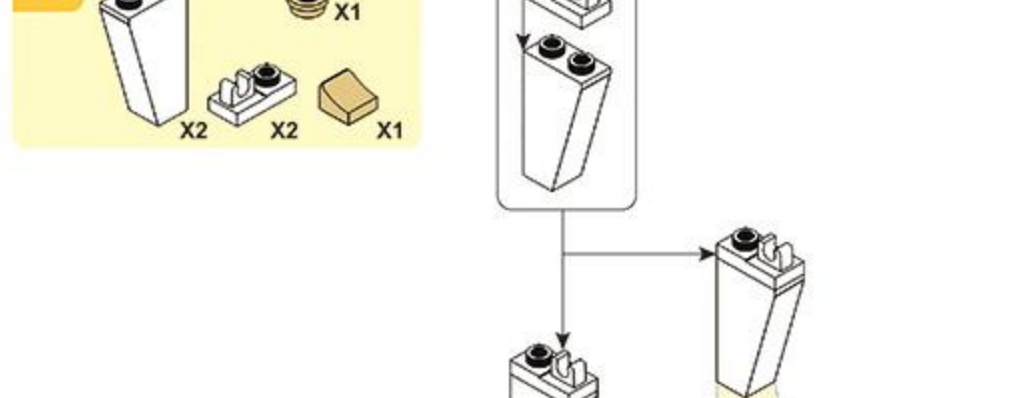

Sluban

Sluban

M38 - B1260A

WARNING:
CHOKING HAZARD - Small parts.
Not for children under 3 years.

Sluban

WARNING:
CHOKING HAZARD - Small parts.
Not for children under 3 years.

Sluban

Sluban

M38 - B1260C

WARNING:
CHOKING HAZARD - Small parts.
Not for children under 3 years.

Sluban

Sluban

M38 - B1260D

WARNING:
CHOKING HAZARD - Small parts.
Not for children under 3 years.