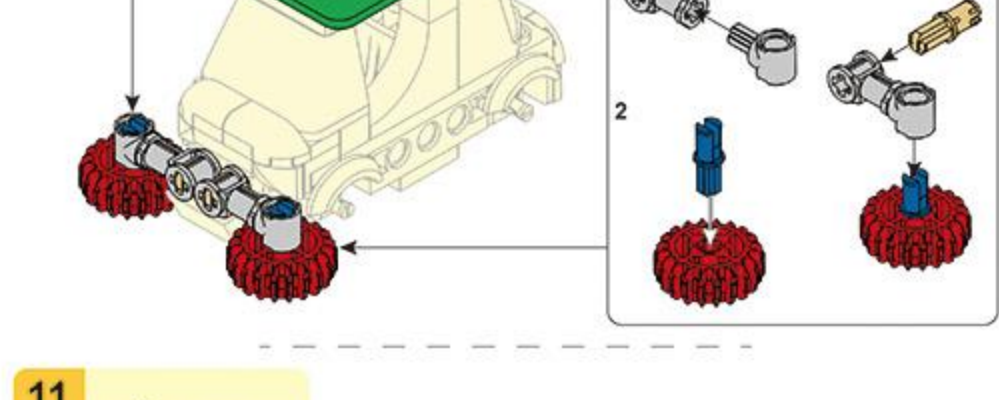

Sluban

Sluban

M38 - B1260A

WARNING:
CHOKING HAZARD - Small parts.
Not for children under 3 years.

Sluban

WARNING:
CHOKING HAZARD - Small parts.
Not for children under 3 years.

Sluban

Sluban

M38 - B1260C

WARNING:
CHOKING HAZARD - Small parts.
Not for children under 3 years.

Sluban

Sluban

M38 - B1260D

WARNING:
CHOKING HAZARD - Small parts.
Not for children under 3 years.