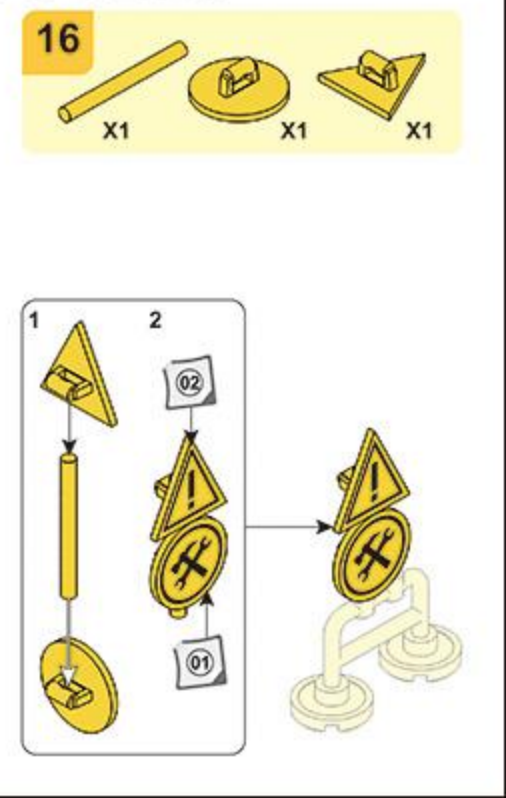

Sluban

Sluban

M38 - B1260A

WARNING:
CHOKING HAZARD - Small parts.
Not for children under 3 years.

Sluban

WARNING:
CHOKING HAZARD - Small parts.
Not for children under 3 years.

Sluban

Sluban

M38 - B1260C

WARNING:
CHOKING HAZARD - Small parts.
Not for children under 3 years.

Sluban

Sluban

M38 - B1260D

WARNING:
CHOKING HAZARD - Small parts.
Not for children under 3 years.