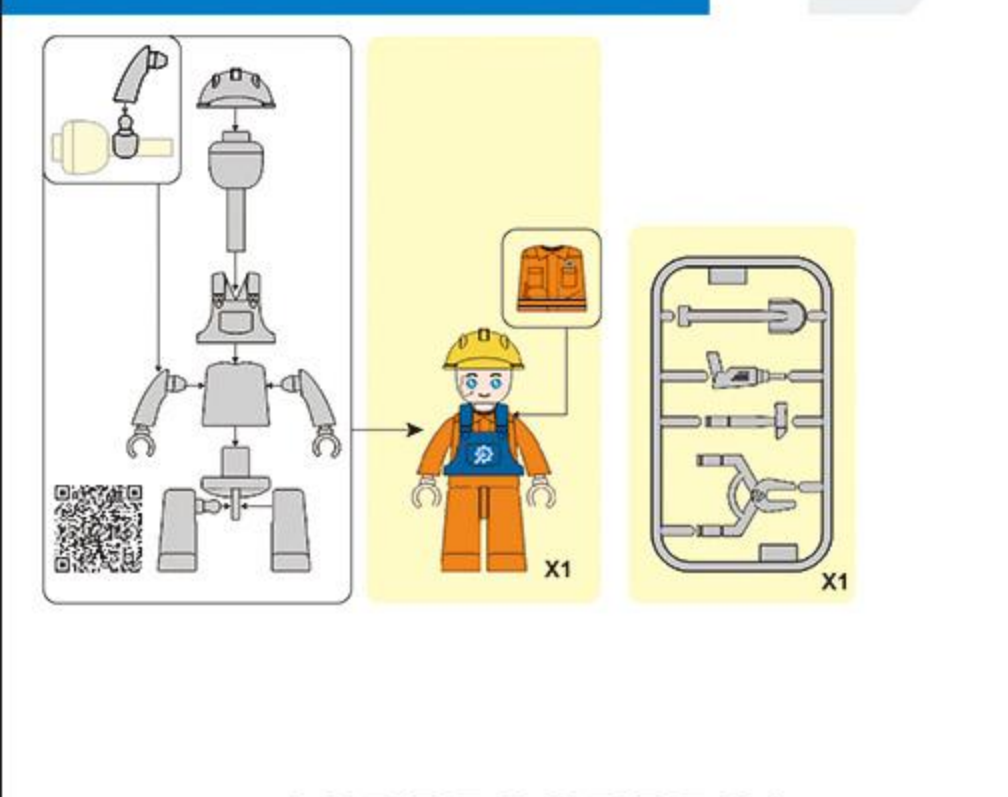

Sluban

Sluban

M38 - B1260A

WARNING:
CHOKING HAZARD - Small parts.
Not for children under 3 years.

Sluban

WARNING:
CHOKING HAZARD - Small parts.
Not for children under 3 years.

Sluban

Sluban

M38 - B1260C

WARNING:
CHOKING HAZARD - Small parts.
Not for children under 3 years.

Sluban

Sluban

M38 - B1260D

WARNING:
CHOKING HAZARD - Small parts.
Not for children under 3 years.