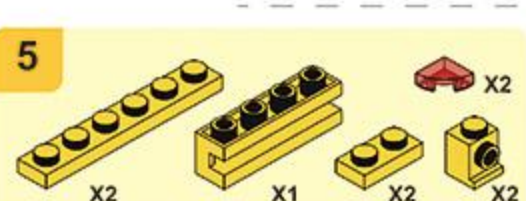

Sluban

Sluban

M38 - B1260A

WARNING:
CHOKING HAZARD - Small parts.
Not for children under 3 years.

Sluban

WARNING:
CHOKING HAZARD - Small parts.
Not for children under 3 years.

Sluban

Sluban

M38 - B1260C

WARNING:
CHOKING HAZARD - Small parts.
Not for children under 3 years.

Sluban

Sluban

M38 - B1260D

WARNING:
CHOKING HAZARD - Small parts.
Not for children under 3 years.