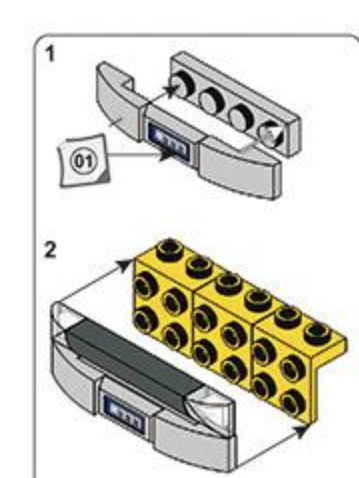

Sluban

Sluban

M38 - B1260A

WARNING:
CHOKING HAZARD - Small parts.
Not for children under 3 years.

Sluban

WARNING:
CHOKING HAZARD - Small parts.
Not for children under 3 years.

Sluban

Sluban

M38 - B1260C

WARNING:
CHOKING HAZARD - Small parts.
Not for children under 3 years.

Sluban

Sluban

M38 - B1260D

WARNING:
CHOKING HAZARD - Small parts.
Not for children under 3 years.