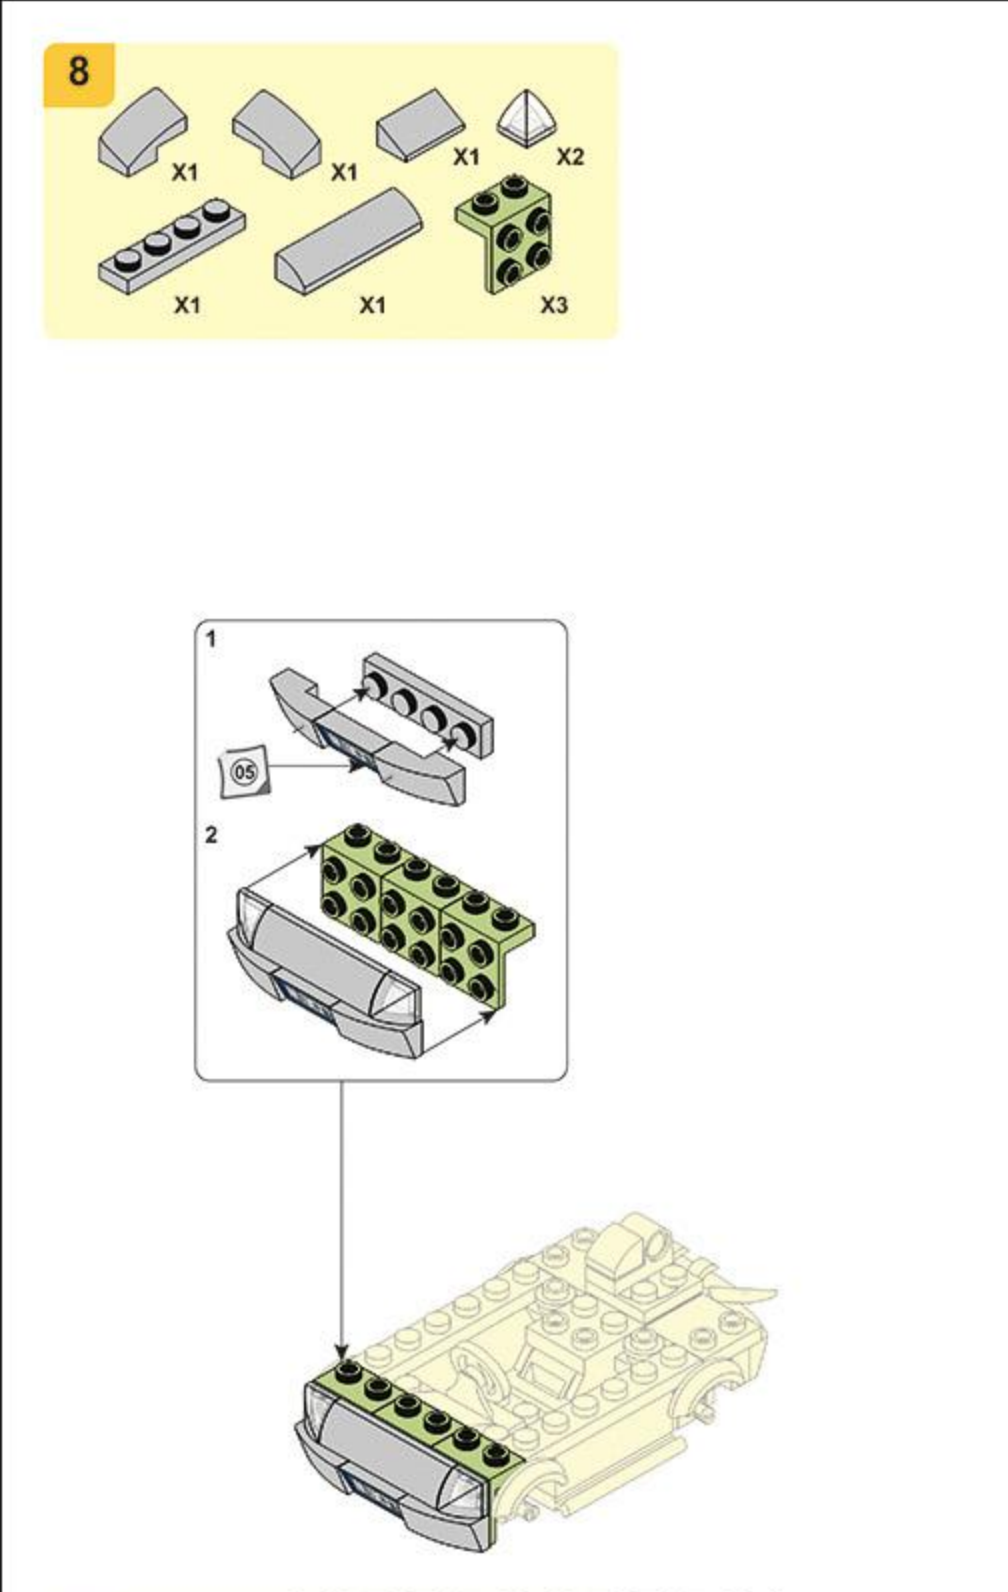

Sluban

Sluban

M38 - B1260A

WARNING:
CHOKING HAZARD - Small parts.
Not for children under 3 years.

Sluban

WARNING:
CHOKING HAZARD - Small parts.
Not for children under 3 years.

Sluban

Sluban

M38 - B1260C

WARNING:
CHOKING HAZARD - Small parts.
Not for children under 3 years.

Sluban

Sluban

M38 - B1260D

WARNING:
CHOKING HAZARD - Small parts.
Not for children under 3 years.