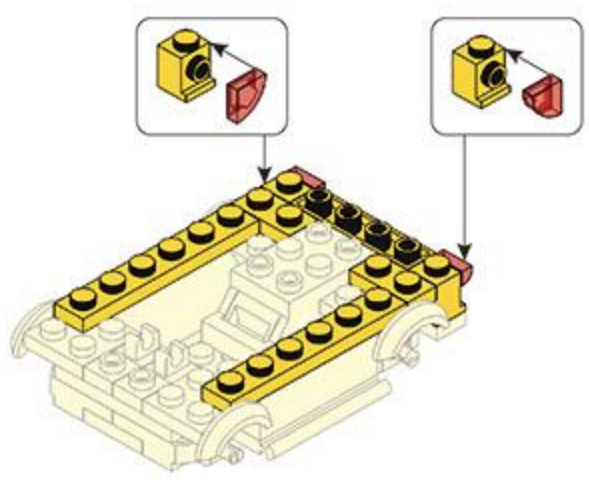

Sluban

Sluban

M38 - B1260A

WARNING:
CHOKING HAZARD - Small parts.
Not for children under 3 years.

Sluban

WARNING:
CHOKING HAZARD - Small parts.
Not for children under 3 years.

Sluban

Sluban

M38 - B1260C

WARNING:
CHOKING HAZARD - Small parts.
Not for children under 3 years.

Sluban

Sluban

M38 - B1260D

WARNING:
CHOKING HAZARD - Small parts.
Not for children under 3 years.