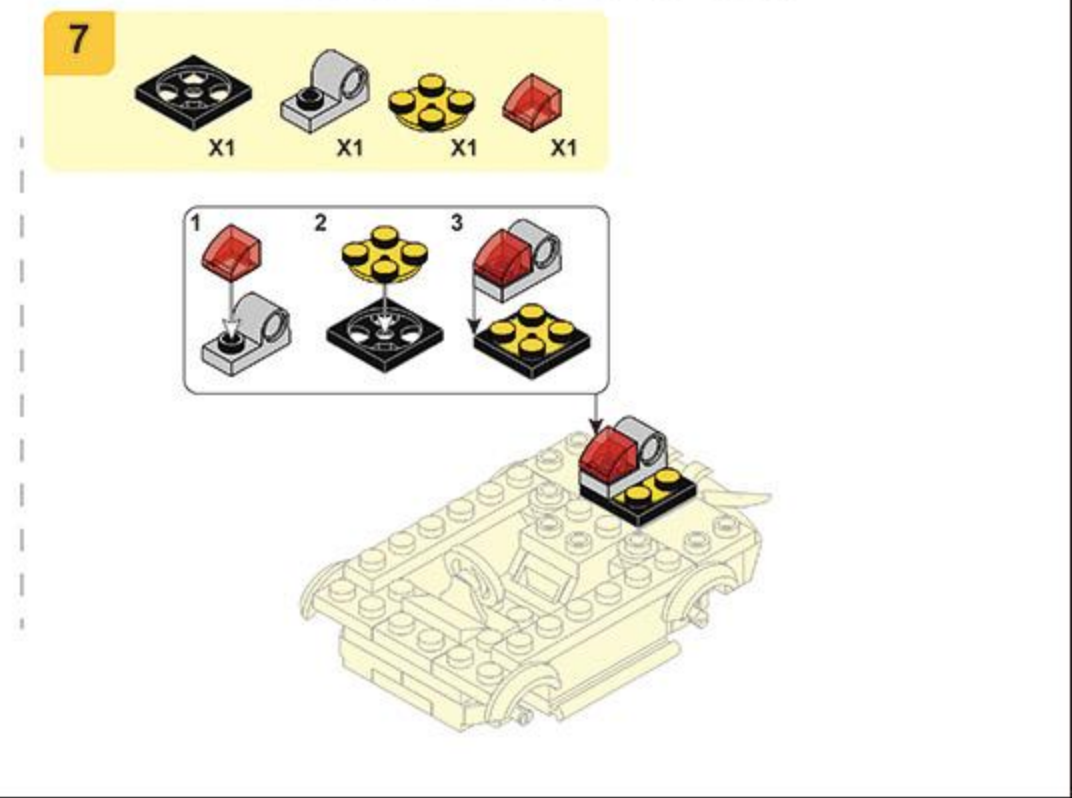

Sluban

Sluban

M38 - B1260A

WARNING:
CHOKING HAZARD - Small parts.
Not for children under 3 years.

Sluban

WARNING:
CHOKING HAZARD - Small parts.
Not for children under 3 years.

Sluban

Sluban

M38 - B1260C

WARNING:
CHOKING HAZARD - Small parts.
Not for children under 3 years.

Sluban

Sluban

M38 - B1260D

WARNING:
CHOKING HAZARD - Small parts.
Not for children under 3 years.