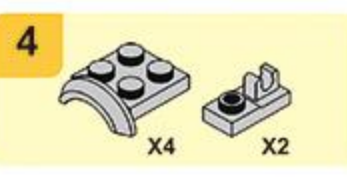

Sluban

Sluban

M38 - B1260A

WARNING:
CHOKING HAZARD - Small parts.
Not for children under 3 years.

Sluban

WARNING:
CHOKING HAZARD - Small parts.
Not for children under 3 years.

Sluban

Sluban

M38 - B1260C

WARNING:
CHOKING HAZARD - Small parts.
Not for children under 3 years.

Sluban

Sluban

M38 - B1260D

WARNING:
CHOKING HAZARD - Small parts.
Not for children under 3 years.