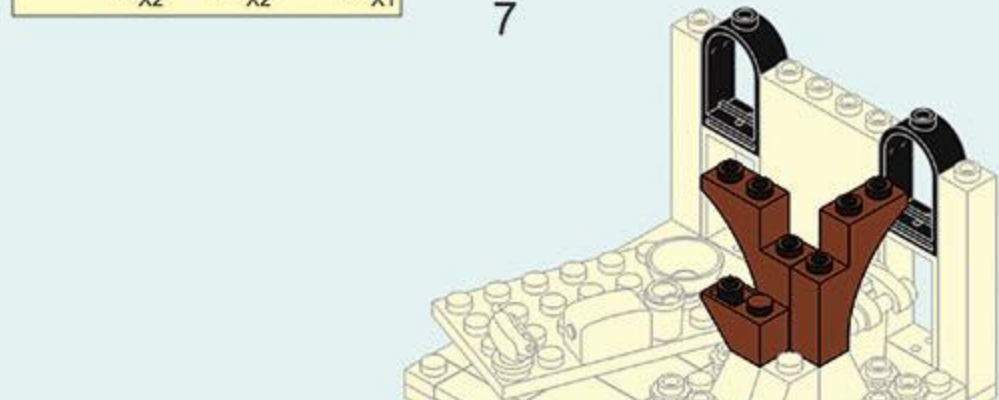

WARNING:
CHOKING HAZARD - Small parts.
Not for children under 3 years.