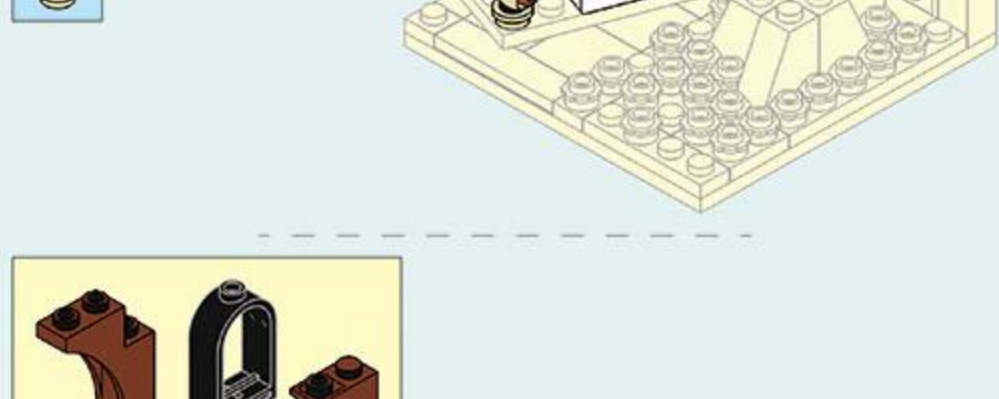

WARNING:
CHOKING HAZARD - Small parts.
Not for children under 3 years.