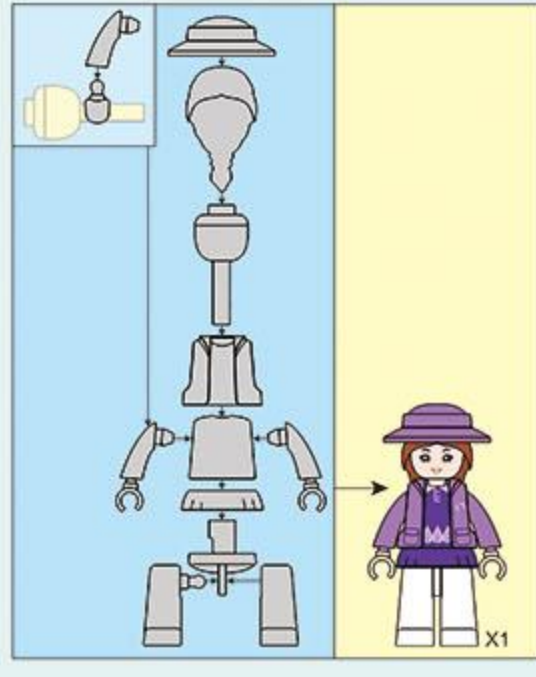

WARNING:
CHOKING HAZARD - Small parts.
Not for children under 3 years.