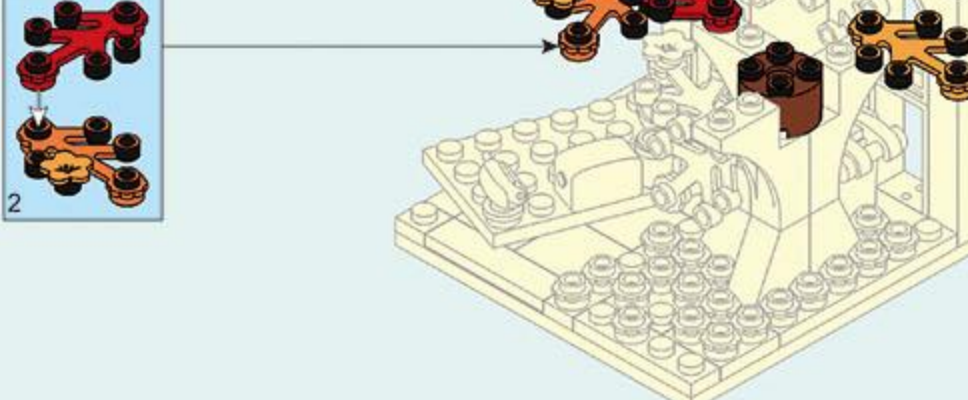

WARNING:
CHOKING HAZARD - Small parts.
Not for children under 3 years.