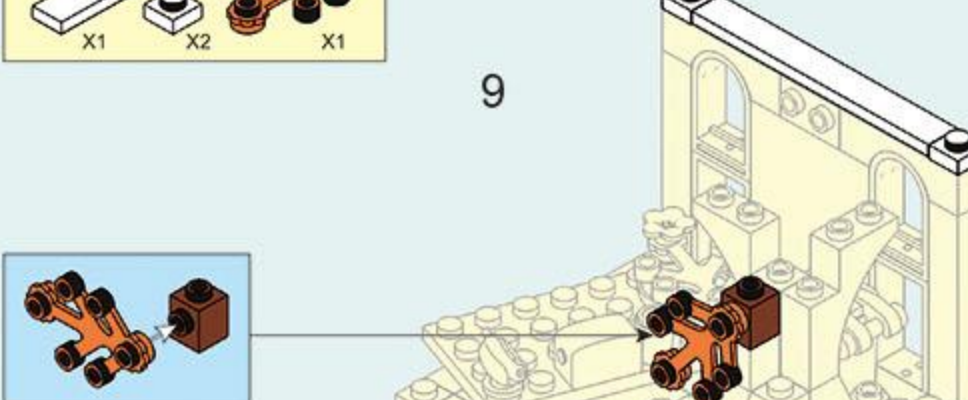

WARNING:
CHOKING HAZARD - Small parts.
Not for children under 3 years.