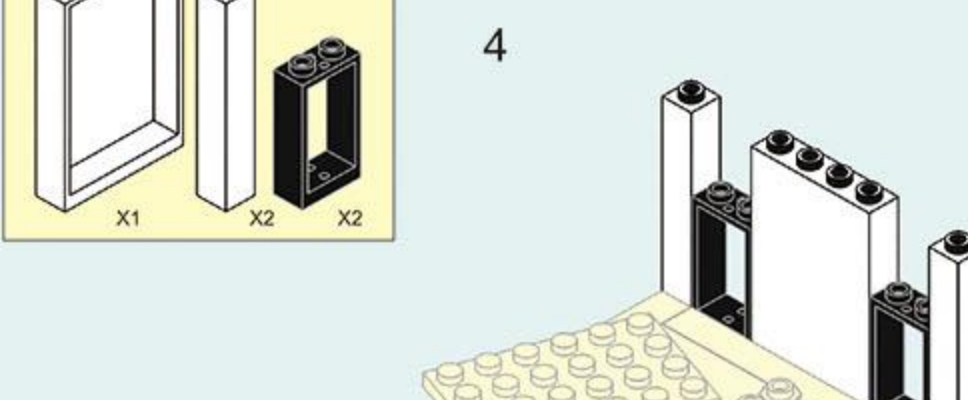

WARNING:
CHOKING HAZARD - Small parts.
Not for children under 3 years.