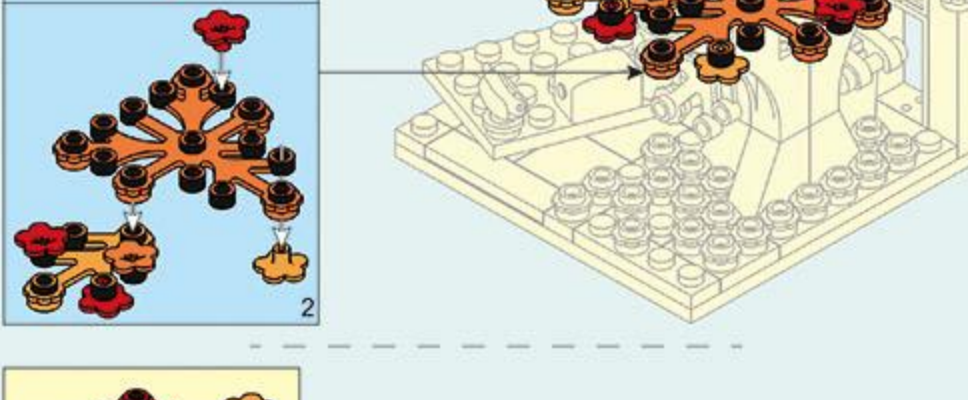

WARNING:
CHOKING HAZARD - Small parts.
Not for children under 3 years.