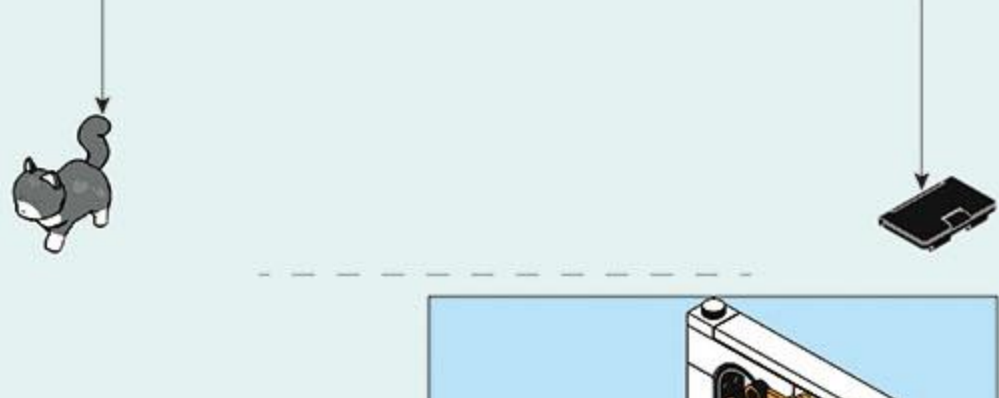

WARNING:
CHOKING HAZARD - Small parts.
Not for children under 3 years.