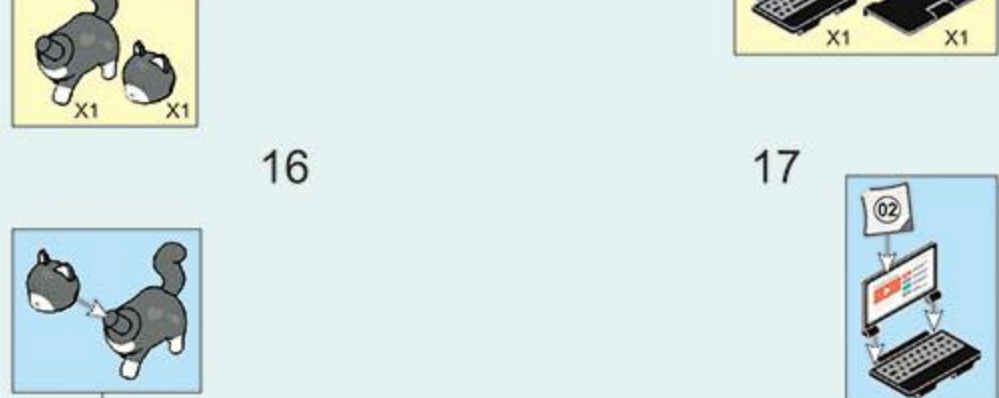

WARNING:
CHOKING HAZARD - Small parts.
Not for children under 3 years.