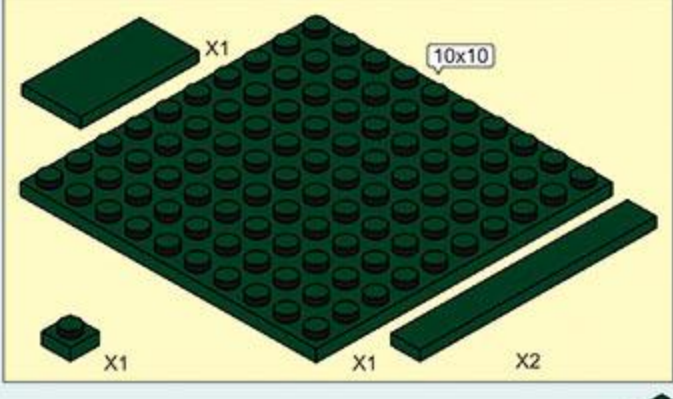

113  
PCS

M38-B0989C

COLOUR

Blue	Light Blue	Black
Dark Blue	Light Blue	Black
Dark Green	Light Green	Yellow
Dark Green	Light Green	Yellow
Orange	Light Orange	White
Orange	Light Orange	White
White	Light Grey	White
White	Light Grey	White
Dark Grey	Light Grey	White
Dark Grey	Light Grey	White
Red	Light Red	White
Red	Light Red	White
Dark Purple	Light Purple	White
Dark Purple	Light Purple	White
Brown	Light Brown	White
Brown	Light Brown	White