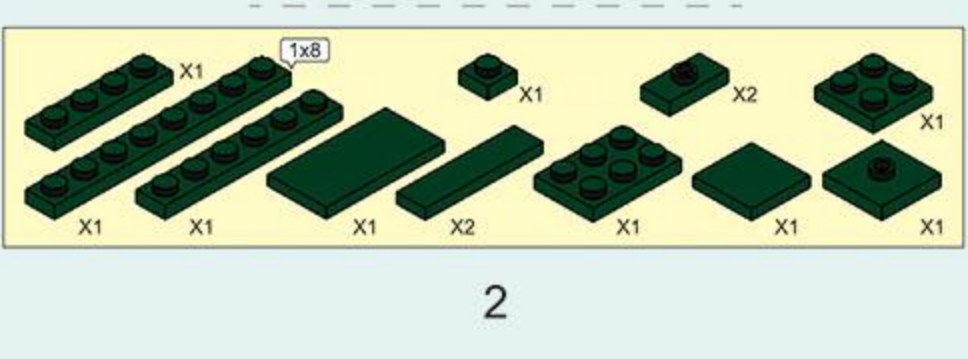

113  
PCS

M38-B0989C

COLOUR

Blue	Light Blue	Black
Dark Blue	Light Blue	Black
Dark Green	Light Green	Yellow
Dark Green	Light Green	Yellow
Orange	Light Orange	White
Orange	Light Orange	White
White	Light Grey	White
White	Light Grey	White
Dark Grey	Light Grey	White
Dark Grey	Light Grey	White
Red	Light Red	White
Red	Light Red	White
Dark Purple	Light Purple	White
Dark Purple	Light Purple	White
Brown	Light Brown	White
Brown	Light Brown	White