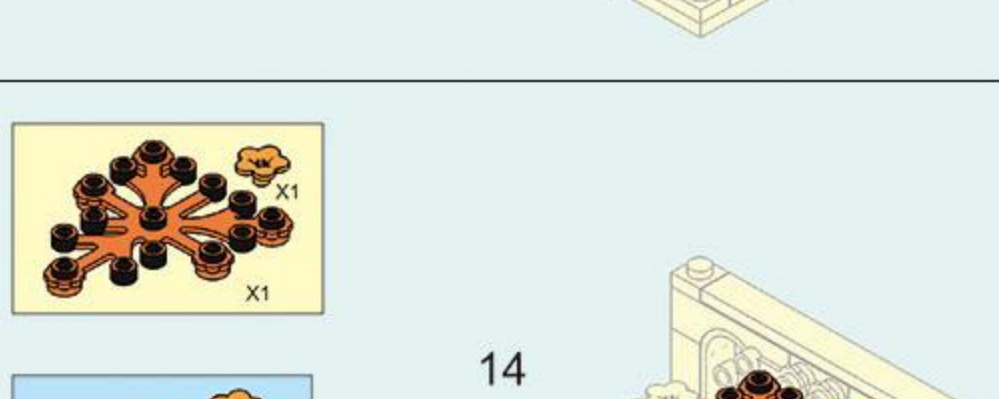

WARNING:
CHOKING HAZARD - Small parts.
Not for children under 3 years.