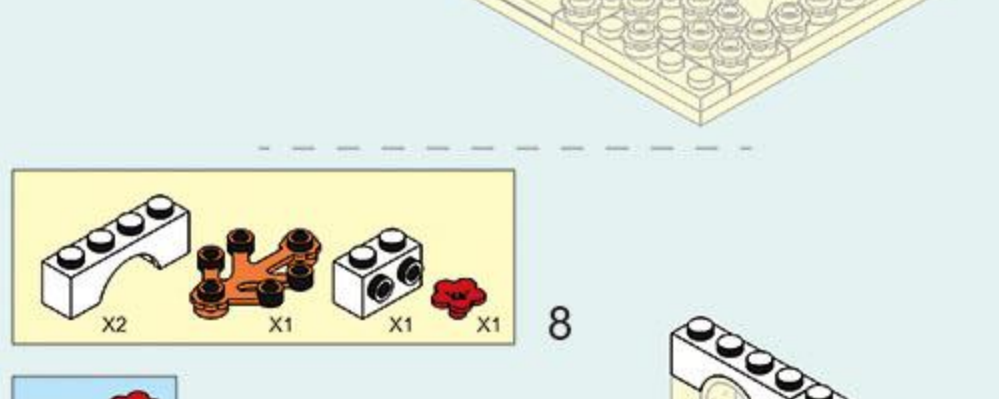

WARNING:
CHOKING HAZARD - Small parts.
Not for children under 3 years.