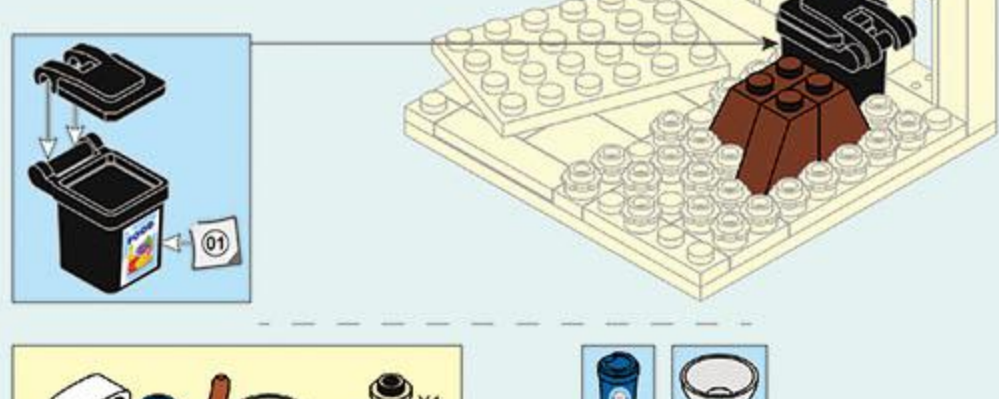

WARNING:
CHOKING HAZARD - Small parts.
Not for children under 3 years.